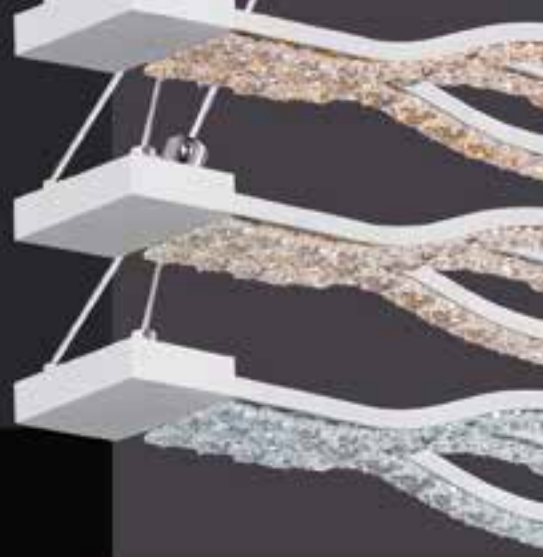

1

2

Zerra

1	84030	incl. LED 40W	A+	4000lm	1680lm	3000 4000 6000K	VPE: 1	↔ 53cm × 70cm	↳ 5cm
2	84031	incl. LED 40W	A+	4000lm	1680lm	3000 4000 6000K	VPE: 1	↔ 53cm × 70cm	↳ 5cm

chrome, mirror, K5 crystals

1

- dimmable
- incl.
- colour fixing
- memory function
- 3 light steps
- night light
- many light steps