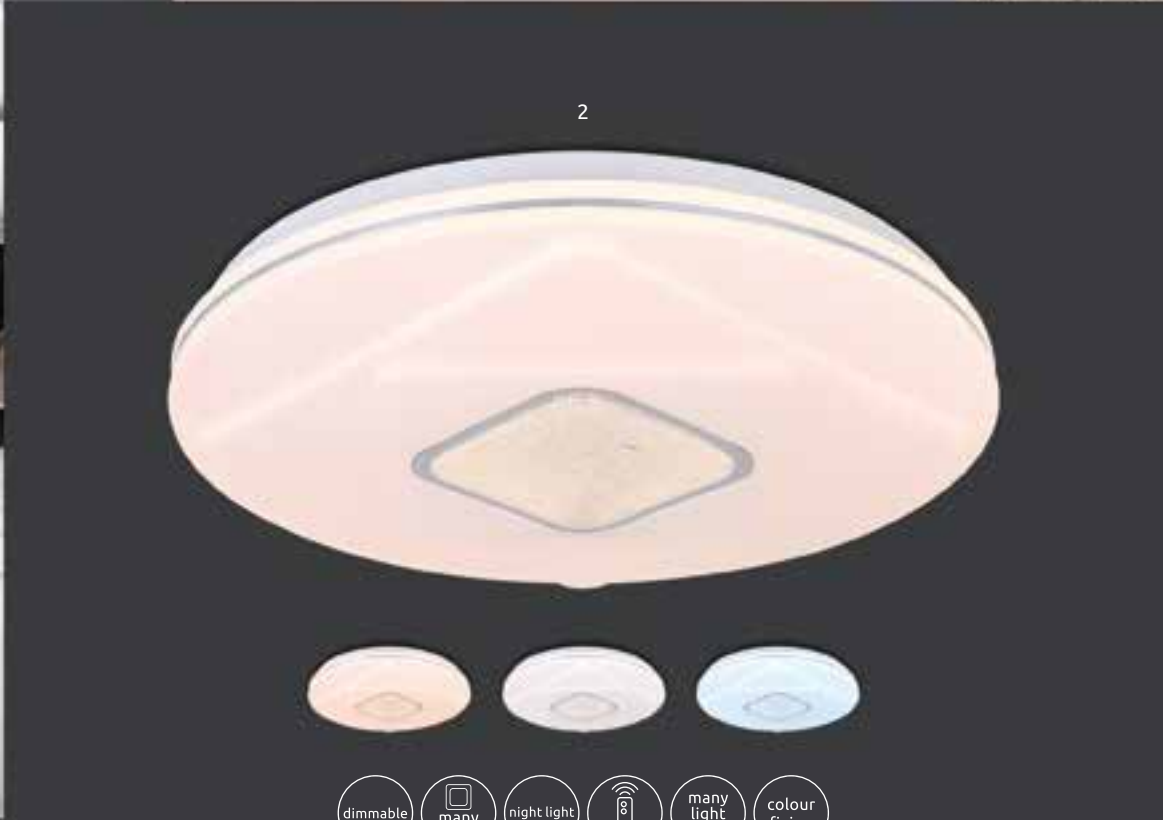

Tossi

1	48399-24	incl. LED 24W	A+	2400lm	1900lm	3000K	VPE: 4	Ø38cm ↓7,5cm
2	48399-36	incl. LED 36W	A+	400-3600lm	300-2700lm	3000-6000K 3000|4500|6000K	VPE: 4	Ø48cm ↓7,5cm

metal white chrome, acrylic opal, acrylic crystals, sparkle decor

- dimmable
- many steps
- night light
- incl.
- many light steps
- colour fixing