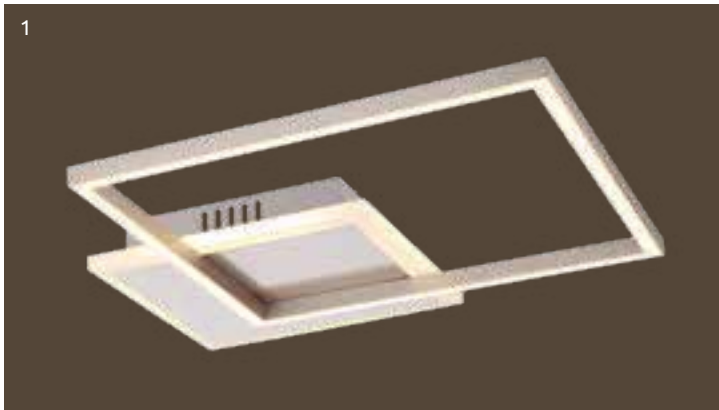

Munni

1	67220-20	incl. LED 20W	A	1570lm	1110lm	3000K	VPE: 4	↔ 37cm x 37cm	↕ 5,5cm
2	67220-30D	incl. LED 30W	A	2500lm	1820lm	3000K	VPE: 4	↔ 37cm x 37cm	↕ 5,7cm

aluminium, stainless steel, plastic opal, acrylic opal