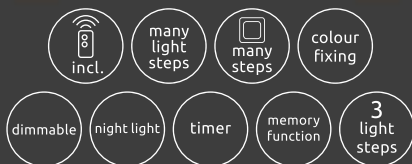

- 3 light steps
- many light steps
- incl. night light
- RGB colour fixing
- RGB colour change
- colour fixing
- dimmable
- many steps
- memory function

120

1

2

3

4

Connor

1	41386-16	incl. LED 16W	A+	1600lm	1300lm	3000 4500 6500K	VPE: 5	Ø40cm ▾9cm
2	41386-24	incl. LED 24W	A+	2400lm	2000lm	3000 4500 6500K	VPE: 5	Ø50cm ▾9,5cm
3	41386-30	incl. LED 30W	A+	300-2600lm	260-2100lm	3000-6500K 3000 4500 6500K	VPE: 3	Ø68cm ▾8cm
4	41386-80	incl. LED 80W	A+	640-6400lm	500-5200lm	3000-6000K 3000 4500 6000K	VPE: 3	Ø78,5cm ▾10,5cm