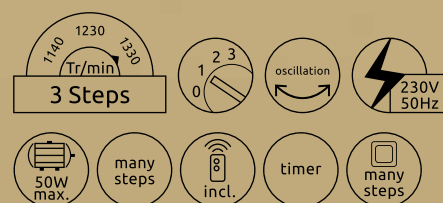

Tower

0452 | VPE: 1 | Ø26cm (tube Ø12cm) ↓80,5cm | body: plastic