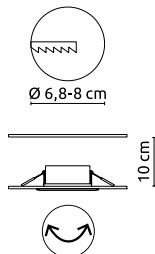

1	2
12393-5	12393-9D
incl. LED 5W	incl. LED 9W
A	A
500lm	900lm
400lm	720lm
3000K	3000K
VPE: 10	VPE: 10
Ø8,5cm ∇7cm	Ø8,5cm ∇7cm
plastic	plastic
not dimmable	dimmable