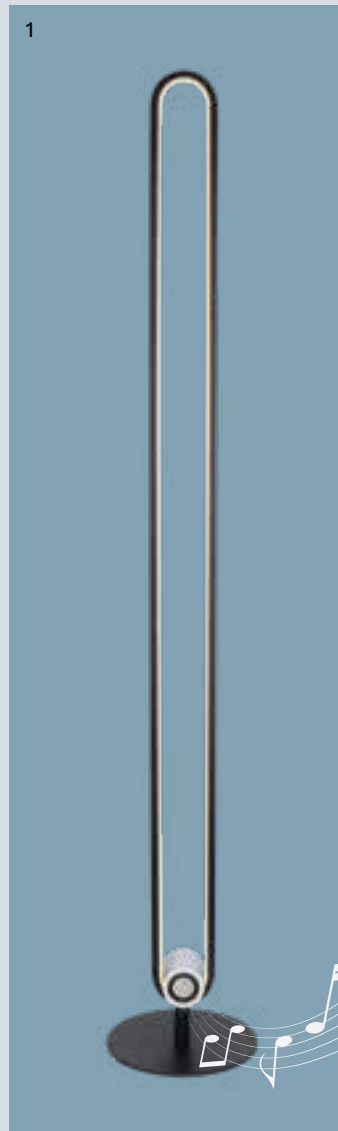

Toppole

1	58007SL	incl. LED 20W speaker: 5W	A	1700lm	930lm	3000K	VPE: 4	Ø20cm	↓125cm
2	58007TL	incl. LED 12W speaker: 5W	A	1020lm	550lm	3000K	VPE: 4	Ø15cm	↓50cm

metal black, aluminium black matt, plastic opal, nickel matt