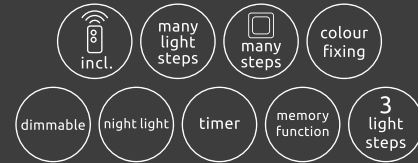

- 3 light steps
- many light steps
- incl. night light
- RGB colour fixing
- RGB colour change
- colour fixing
- dimmable
- many steps
- memory function

120

1

2

3

4

Connor

1	41386-16	incl. LED 16W	A+	1600lm	1300lm	3000 4500 6500K	VPE: 5	Ø40cm ▾9cm
2	41386-24	incl. LED 24W	A+	2400lm	2000lm	3000 4500 6500K	VPE: 5	Ø50cm ▾9,5cm
3	41386-30	incl. LED 30W	A+	300-2600lm	260-2100lm	3000-6500K 3000 4500 6500K	VPE: 3	Ø68cm ▾8cm
4	41386-80	incl. LED 80W	A+	640-6400lm	500-5200lm	3000-6000K 3000 4500 6000K	VPE: 3	Ø78,5cm ▾10,5cm