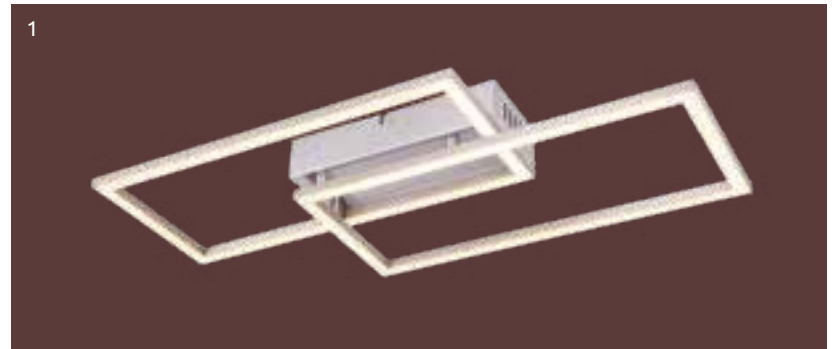

3

Munni

1	67220-20	incl. LED 20W	A	1570lm	1110lm	3000K	VPE: 4	↔ 37cm x 37cm	↕ 5,5cm
2	67220-30D	incl. LED 30W	A	2500lm	1820lm	3000K	VPE: 4	↔ 37cm x 37cm	↕ 5,7cm

aluminium, stainless steel, plastic opal, acrylic opal