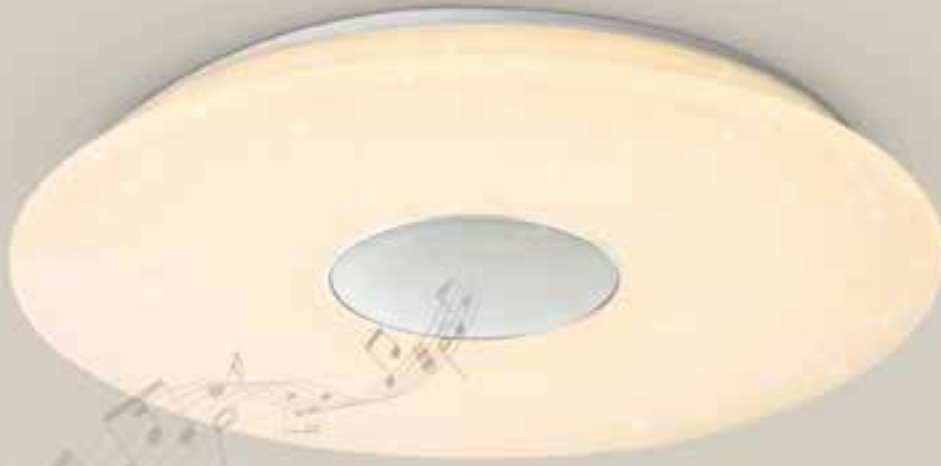

Nicole

41329N	incl. LED 50W incl. RGB LED 7,5W speaker: 5W	A			3000-6000K 3000|4500|6000K	VPE: 5	Ø53cm	7,5cm	metal white, chrome, plastic opal, sparkle decor
			200-3600lm	150-2600lm