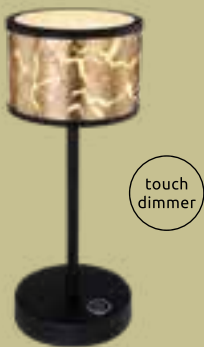

3

touch
dimmer

4