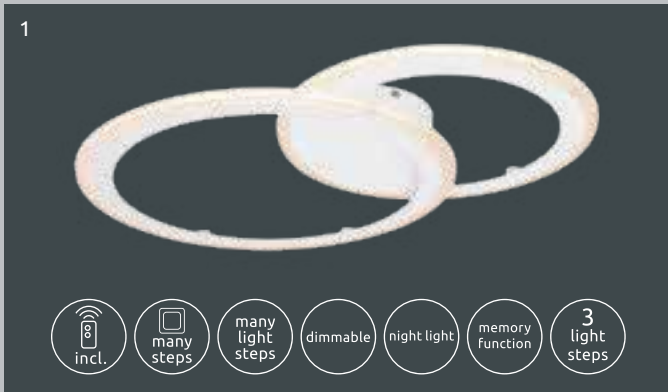

Fenna

1	67120-40	incl. LED 40W	A+	500-4000lm	350-3200lm	3000-6000K 3000|4500|6000K	VPE: 4 ↔ 64,6cm x 46,8cm ▾ 6cm
2	67120-60H	incl. LED 60W	A+	500-6000lm	400-3800lm	3000-6000K 3000|4500|6000K	VPE: 4 Ø58,7cm ▾ 120cm
3	67120-40D	incl. LED 40W	A+	4000lm	3200lm	4000K	VPE: 4 Ø46,8cm ▾ 6,7cm

metal white, acrylic opal, white