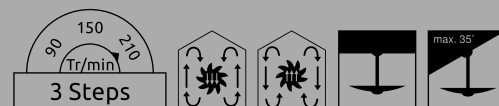

Marva

0332 | excl. 1x E27 60W | VPE: 1 | Ø76cm ▾41cm | blades: MDF white, MDF graphite | body: nickel matt, glass opal

Champion

0309 | excl. 1x E27 60W | VPE: 1 | Ø107cm ▾41,5cm | blades: MDF oak, MDF oak with cane | body: brass antique, glass opal