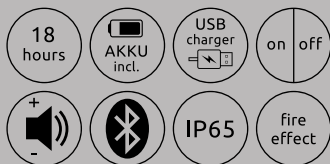

Stream

39902

incl. LED 1,4W
speaker: 5W

VPE: 4

Ø10cm ↓16,5cm

plastic anthracite,
opal, chrome

Gropina

85