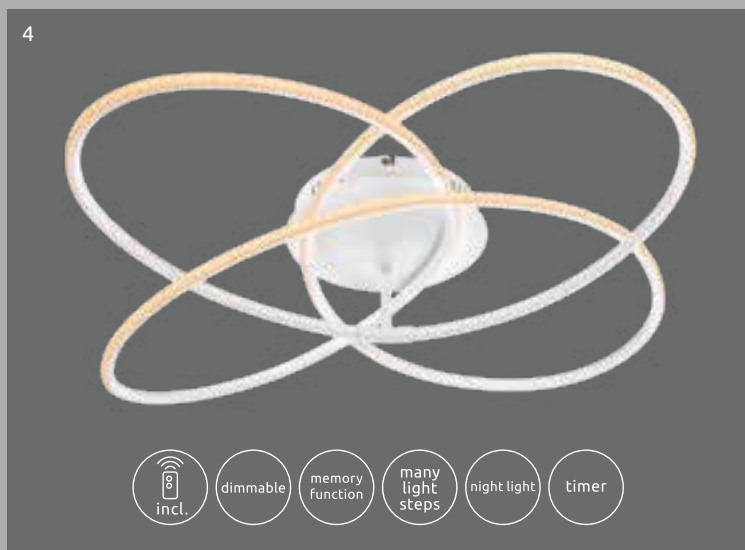

1

2

1

LUMEN / LED

2

Zumma

1	67842-60	incl. LED 60W	A	6000lm	3800lm	4000K	VPE: 4	Ø55cm	↓120cm
2	67842-36	incl. LED 36W	A+	3600lm	2700lm	4000K	VPE: 4	↔80,5cm x 18cm	↓12,5cm

metal white, acrylic opal white