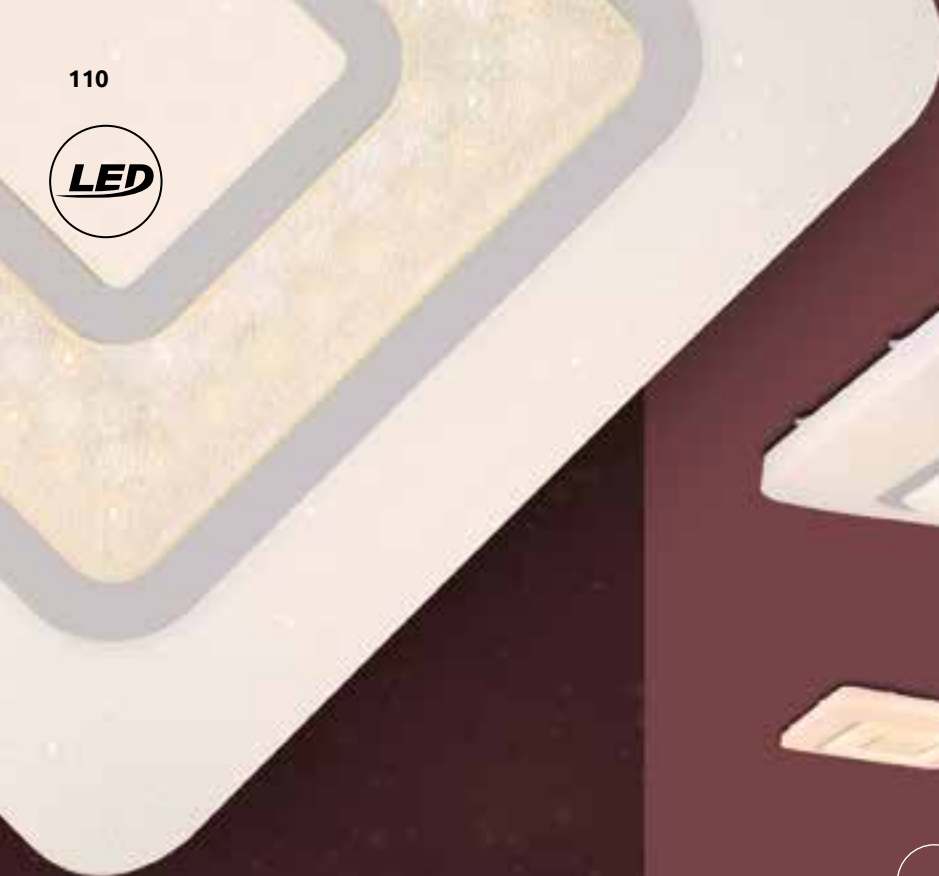

1

2

Kelly

1	41339-48	incl. LED 48W	A	100-4820lm	50-3300lm	3000-6400K 3000 4200 6400K	VPE: 6	↔ 54,5cm x 54,5cm	↕ 10cm	metal white, plastic crystals, acrylic opal, sparkle decor
2	41339-24	incl. LED 24W	A	2400lm	1600lm	3000K	VPE: 6	↔ 43,5cm x 43,5cm	↕ 7cm	metal white, plastic crystals, acrylic opal, sparkle decor