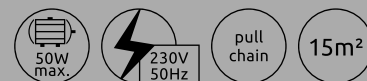

Marva

0332 | excl. 1x E27 60W | VPE: 1 | Ø76cm ▾41cm | blades: MDF white, MDF graphite | body: nickel matt, glass opal

Champion

0309 | excl. 1x E27 60W | VPE: 1 | Ø107cm ▾41,5cm | blades: MDF oak, MDF oak with cane | body: brass antique, glass opal