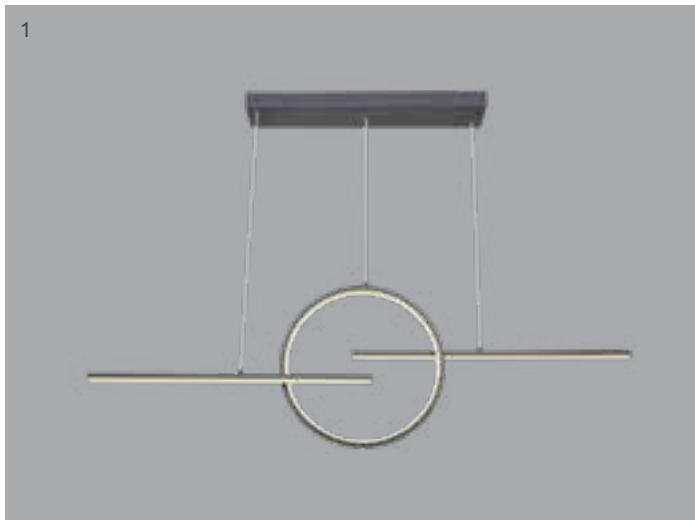

- incl.
- colour fixing
- dimmable
- many steps
- many light steps
- night light
- memory function