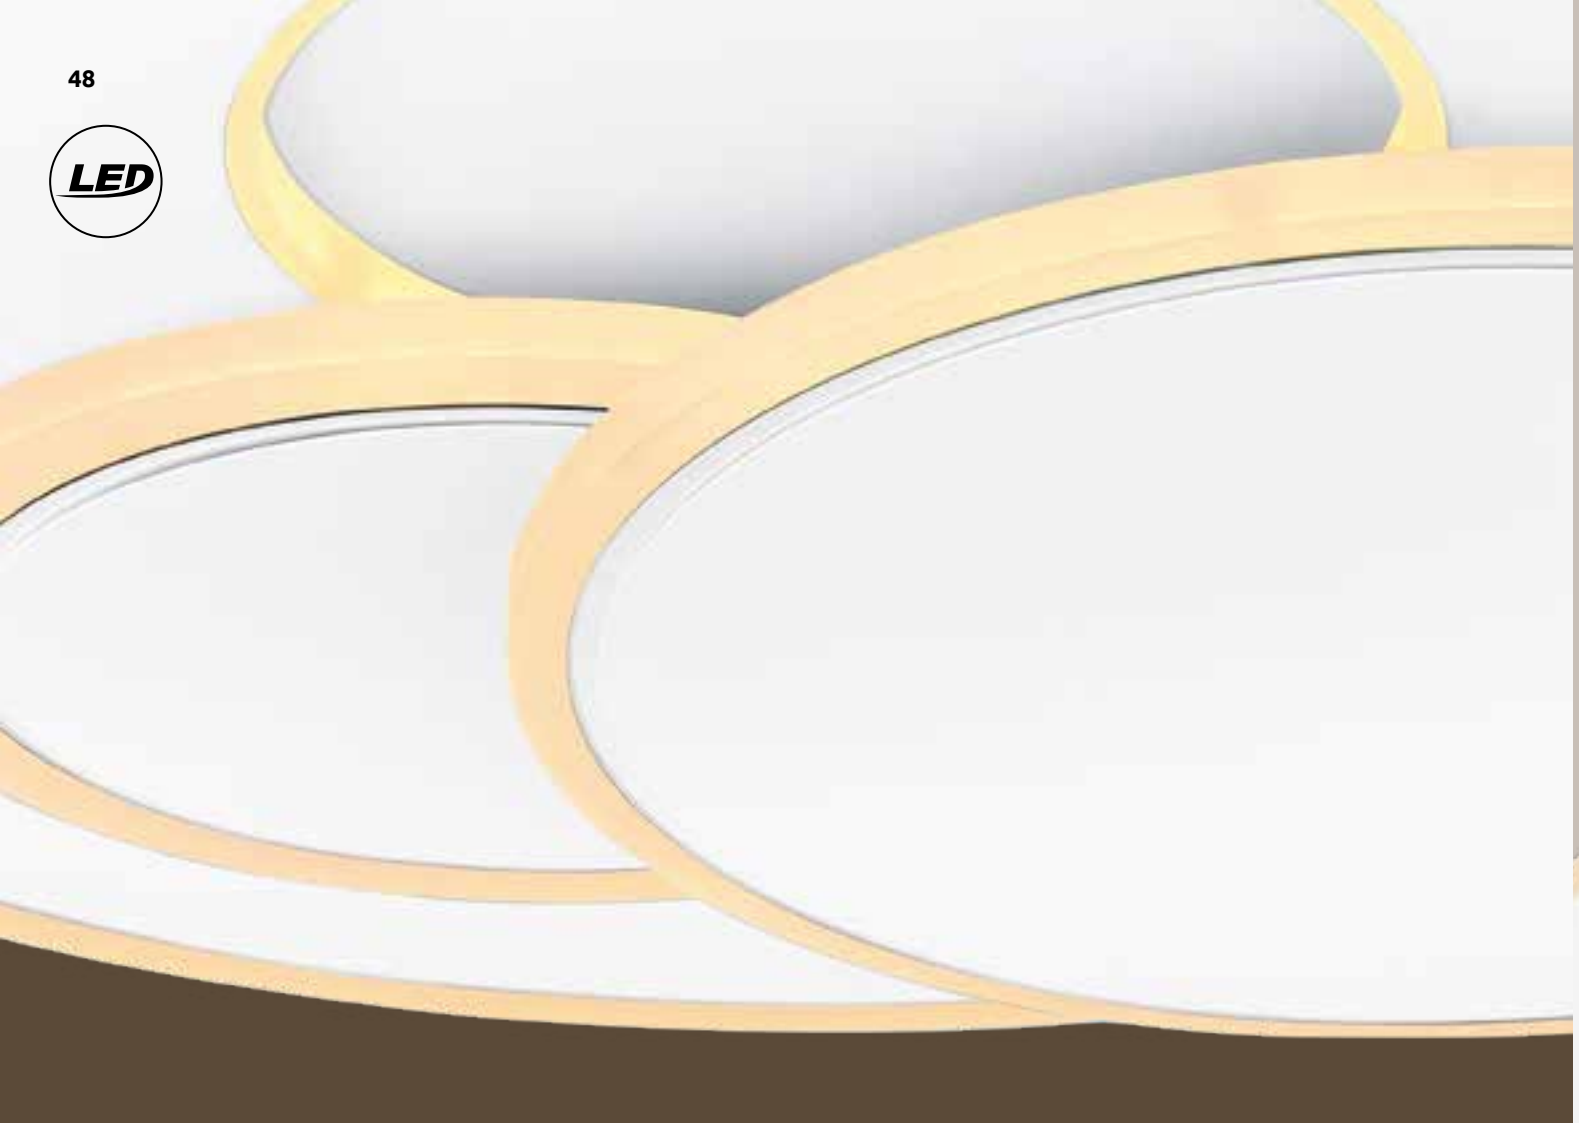

1

2

Tarabina

1	48279-80	incl. LED 80W	A	650-6600lm	400-4400lm	3000-6000K	VPE: 1	Ø80cm	↕ 8cm
2	48279-48	incl. LED 48W	A	400-4100lm	250-2600lm	3000-6000K	VPE: 1	Ø50cm	↕ 7cm

metal white, acrylic opal