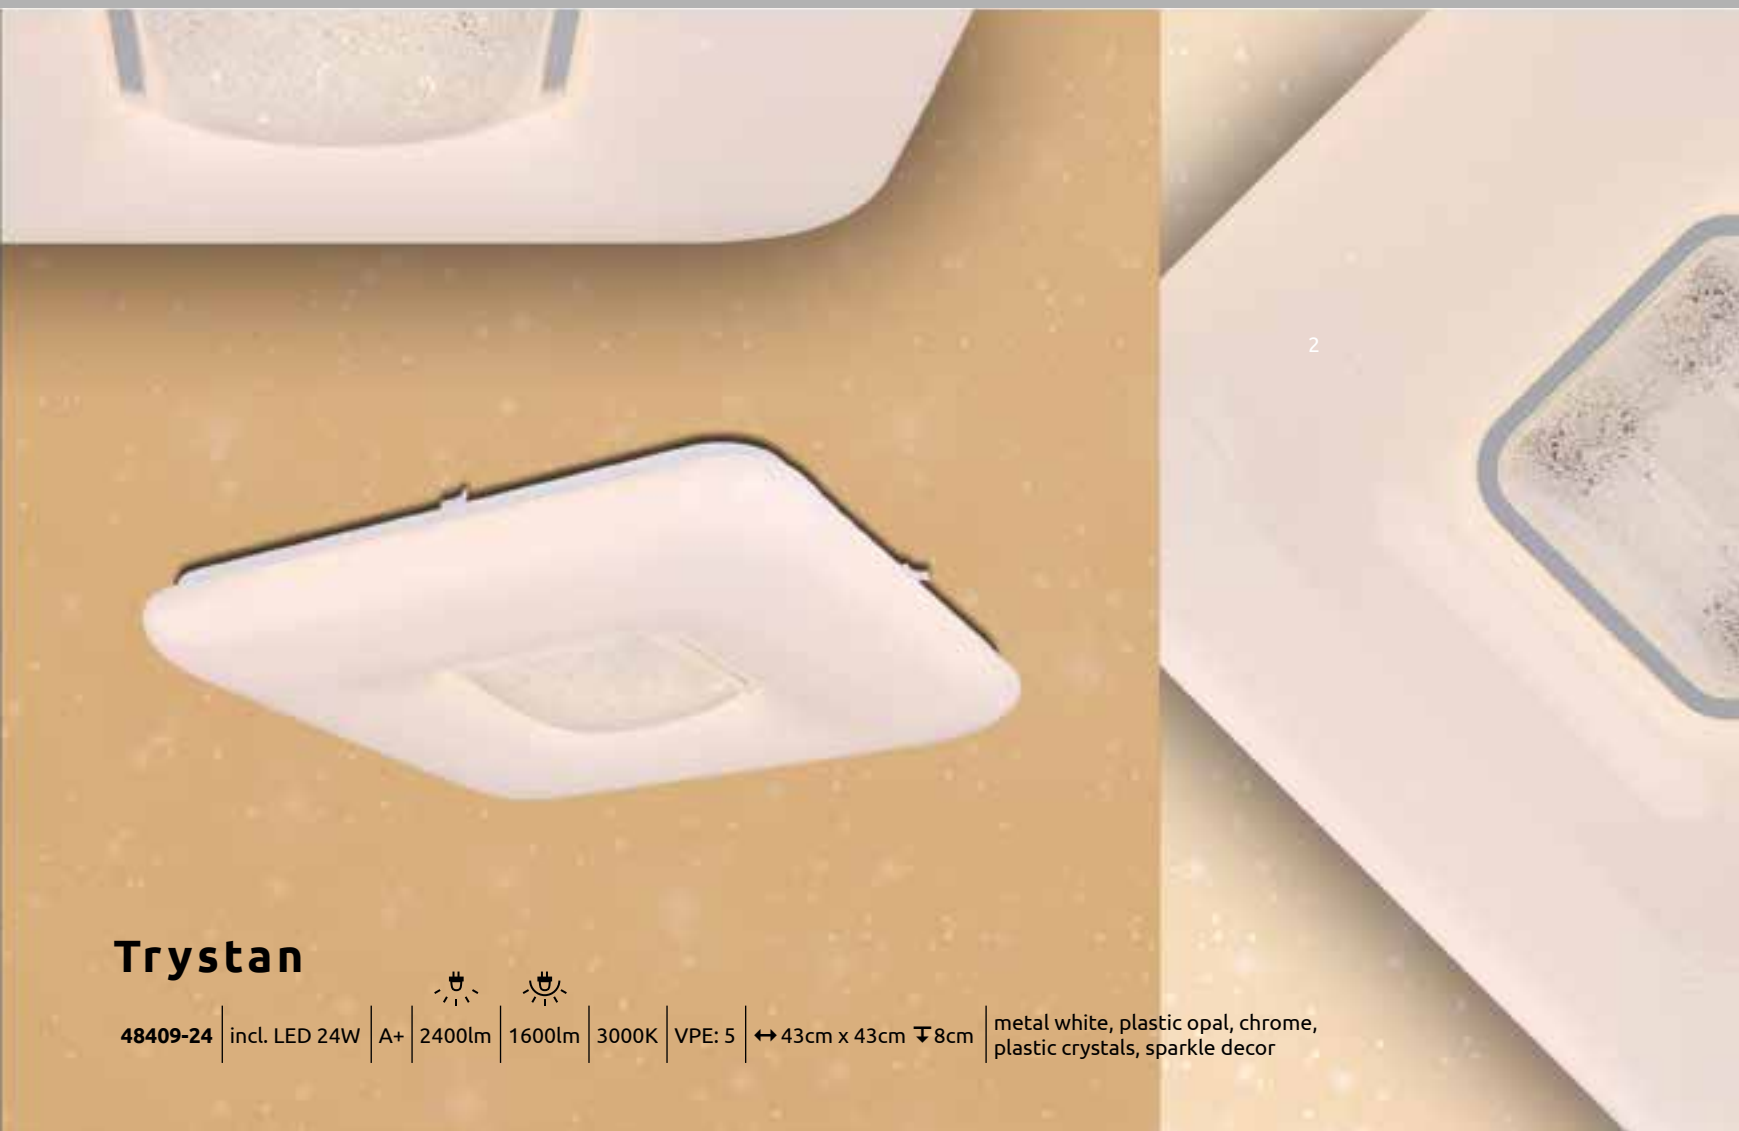

metal white chrome, acrylic opal, acrylic crystals, sparkle decor

- dimmable
- many steps
- night light
- incl.
- many light steps
- colour fixing

Trystan

48409-18RGB | incl. LED 15W | incl. RGB LED 3W | A | 350-1400lm | 300-1000lm | 3000K + RGB | VPE: 6 | ↔ 30cm x 30cm | ↓ 6cm | metal white, plastic opal, chrome, plastic crystals, sparkle decor