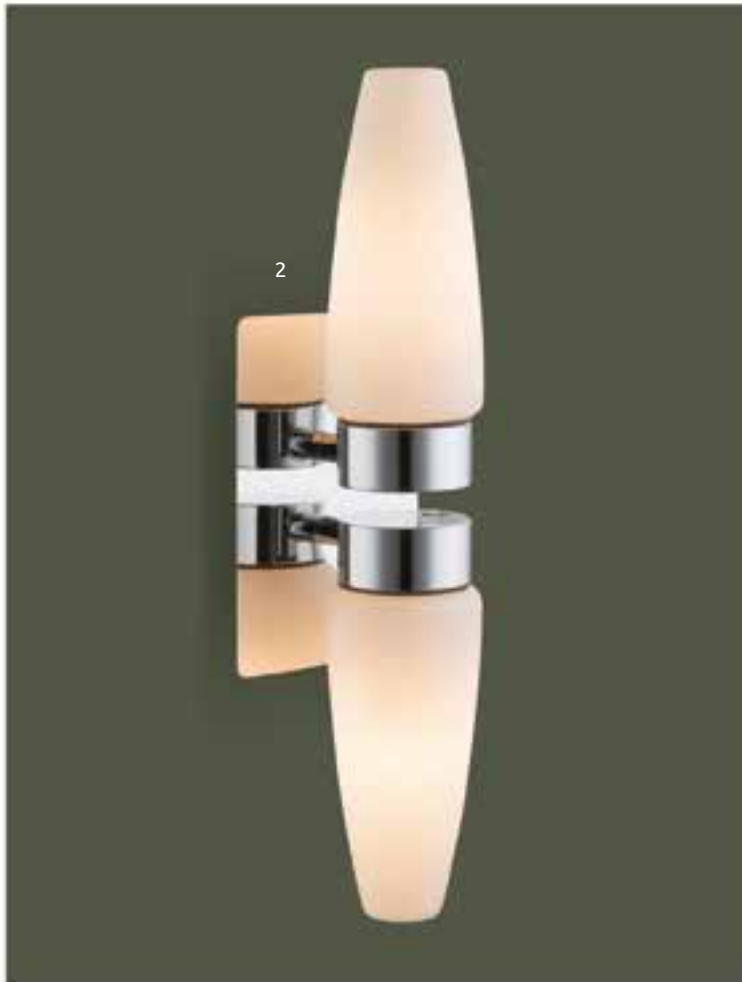

Piton

1	78160-3D	excl. 3x E14 25W	VPE: 4	Ø41cm ↓11cm
2	78160-2	excl. 2x E14 25W	VPE: 6	↔10cm ↓35cm ↳10,5cm
3	78160	excl. 1x E14 25W	VPE: 6	↔10cm ↓18,5cm ↳10,5cm

chrome, stainless steel, glass