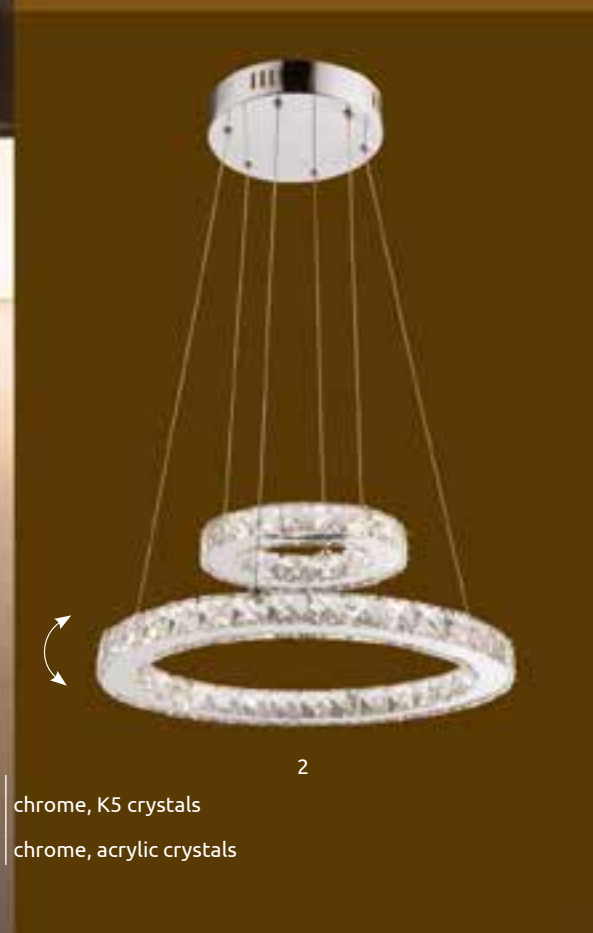

Amur

1	49350-60	incl. LED 60W	A+	6000lm	3560lm	4000K	VPE: 1	Ø55cm ▾15cm
2	49350D5	incl. LED 64W	A+	6400lm	4580lm	4000K	VPE: 1	Ø50cm ▾11cm
3	49350D4	incl. LED 40W	A+	4000lm	2800lm	4000K	VPE: 1	Ø40cm ▾11cm
4	49350-1W	incl. LED 8W	A+	800lm	680lm	4000K	VPE: 20	↔ 12cm ↓ 10cm ↗ 17cm
5	49350H	incl. LED 8W	A+	800lm	620lm	4000K	VPE: 4	Ø12cm ▾120cm
6	49350-52H	incl. LED 52W	A+	5200lm	3700lm	4000K	VPE: 1	↔ 82cm x 16cm ▾120cm
7	49350-92H	incl. LED 92W	A+	9200lm	6500lm	4000K	VPE: 1	↔ 76cm x 36cm ▾120cm

chrome, K5 crystals, acrylic crystals, acrylic

6

5

7

1
 1x Ø30cm
 1x Ø50cm
 1x Ø70cm

- many light steps
- incl.
- dimmable
- many steps
- 3 light steps
- night light
- memory function

Marilyn I

1	67037-76	incl. LED 76W	A+	140-3260lm	110-3060lm	3000 4000 6000K	VPE: 1	Ø70cm ▾ 120cm	chrome, K5 crystals
2	67037-24A	incl. LED 24W	A	1968lm	1570lm	4000K	VPE: 4	Ø40cm ▾ max.150cm	chrome, acrylic crystals