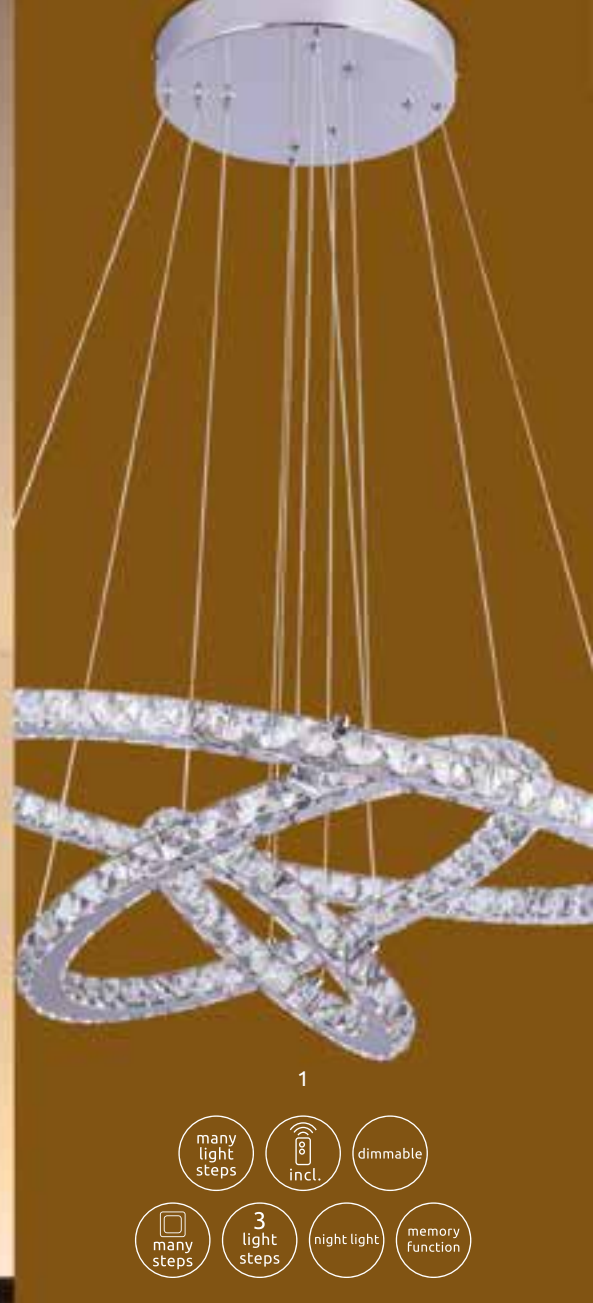

chrome, K5 crystals, acrylic crystals, acrylic

6

5

7

1
 1x Ø30cm
 1x Ø50cm
 1x Ø70cm

- many light steps
- incl.
- dimmable
- many steps
- 3 light steps
- night light
- memory function

Marilyn I

1	67037-76	incl. LED 76W	A+	140-3260lm	110-3060lm	3000 4000 6000K	VPE: 1	Ø70cm ▾ 120cm	chrome, K5 crystals
2	67037-24A	incl. LED 24W	A	1968lm	1570lm	4000K	VPE: 4	Ø40cm ▾ max.150cm	chrome, acrylic crystals