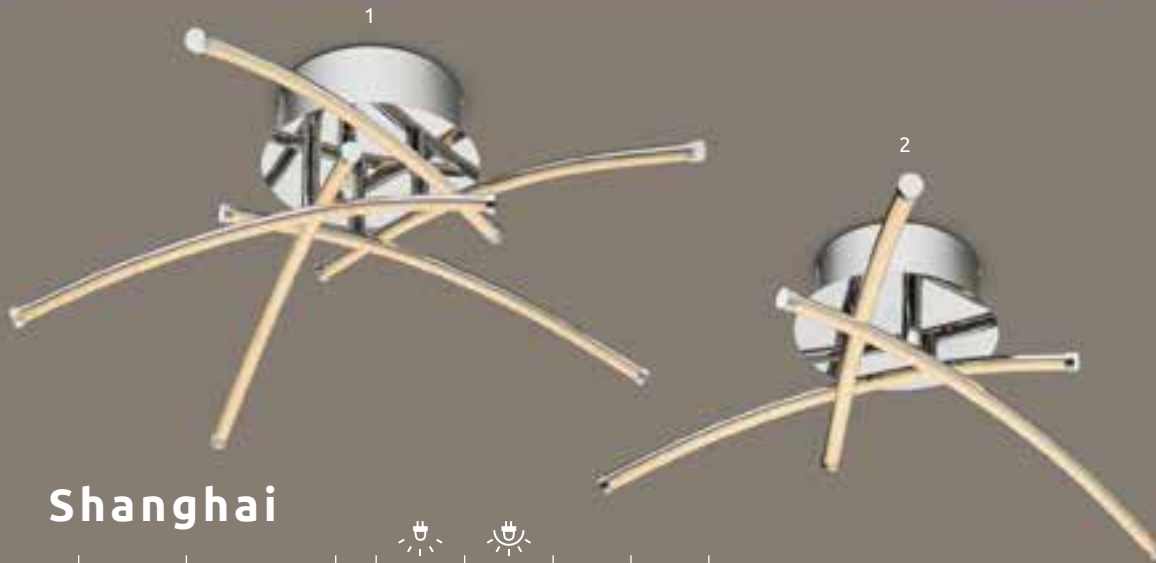

Shanghai

1	67085-20	incl. LED 15W	A+	1650lm	1350lm	3000K	VPE: 4	Ø45cm	↕16,5cm
2	67085-12	incl. LED 9W	A+	990lm	810lm	3000K	VPE: 4	Ø45cm	↕14cm

chrome, acrylic