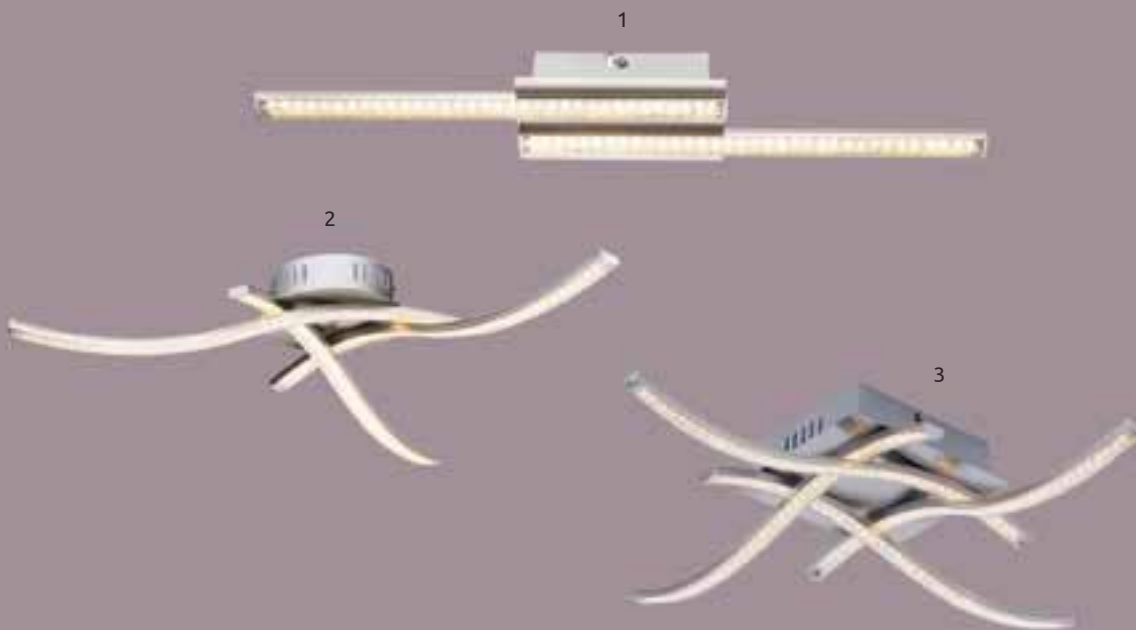

1	67085-20	incl. LED 15W	A+	1650lm	1350lm	3000K	VPE: 4	Ø45cm	↕16,5cm
2	67085-12	incl. LED 9W	A+	990lm	810lm	3000K	VPE: 4	Ø45cm	↕14cm

chrome, acrylic

Jorne

1	67004-6	incl. LED 6W	A	498lm	480lm	3200K	VPE: 8	↔46cm x 7cm	↕4,5cm
2	67004-12	incl. LED 12W	A	1300lm	1000lm	3000K	VPE: 6	Ø51cm	↕8cm
3	67004-15	incl. LED 15W	A	1350lm	1050lm	3000K	VPE: 4	↔47,5cm x 47,5cm	↕8cm
4	67004-24S	incl. LED 24W	A	2040lm	1680lm	3000K	VPE: 6	Ø23cm	↕150cm