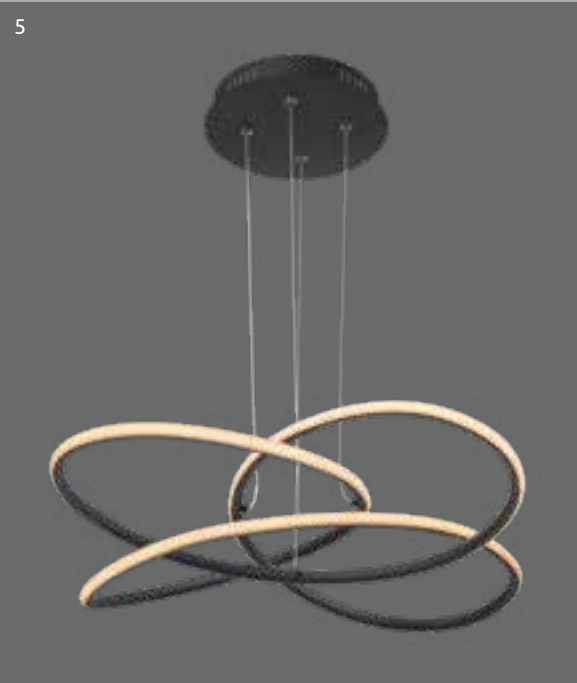

1

2

1

LUMEN / LED

2

Zumma

1	67842-60	incl. LED 60W	A	6000lm	3800lm	4000K	VPE: 4	Ø55cm	↓120cm
2	67842-36	incl. LED 36W	A+	3600lm	2700lm	4000K	VPE: 4	↔80,5cm x 18cm	↓12,5cm

metal white, acrylic opal white

Panda

1	67201S-30	incl. LED 30W	A 2450lm	1370lm	3000K	VPE: 2	Ø60cm ↓12,7cm	metal black matt, aluminium black matt, plastic opal
2	67201W-30	incl. LED 30W	A 2450lm	1370lm	3000K	VPE: 2	Ø60cm ↓12,7cm	metal white matt, aluminium white matt, plastic opal
3	67201S-60	incl. LED 60W	A 580-5760lm	400-3330lm	3000-6000K	VPE: 2	Ø80cm ↓13,5cm	metal black matt, aluminium black matt, plastic opal
4	67201W-60	incl. LED 60W	A 580-5760lm	400-3330lm	3000-6000K	VPE: 2	Ø80cm ↓13,5cm	metal white matt, aluminium white matt, plastic opal
5	67201SH-30	incl. LED 30W	A 2450lm	1370lm	3000K	VPE: 2	Ø60cm ↓120cm	metal black matt, aluminium black matt, plastic opal
6	67201WH-30	incl. LED 30W	A 2450lm	1370lm	3000K	VPE: 2	Ø60cm ↓120cm	metal white matt, aluminium white matt, plastic opal