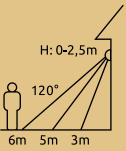

Enio I

31931 | incl. LED 0,5W | A+ | 15,8lm | 5lm | 3000K | VPE: 6 | ↔6cm ↕8,5cm ↳7,5cm | plastic