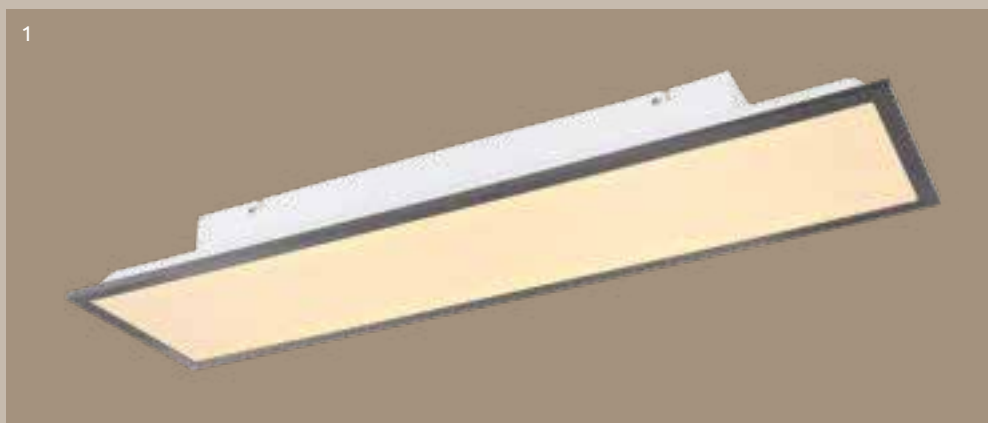

Doro

1	416080D4	incl. LED 24W	A	2100lm	1500lm	3000K	VPE: 4	↔ 80cm x 20cm ▾ 7,5cm
2	416080D1	incl. LED 12W	A	960lm	750lm	3000K	VPE: 8	↔ 30cm x 30cm ▾ 6cm
3	416080D2	incl. LED 24W	A	2100lm	1500lm	3000K	VPE: 4	↔ 45cm x 45cm ▾ 7,5cm
4	416080D3	incl. LED 36W	A	3200lm	2250lm	3000K	VPE: 4	↔ 59cm x 59cm ▾ 6,5cm

metal white, aluminium graphite, plastic opal