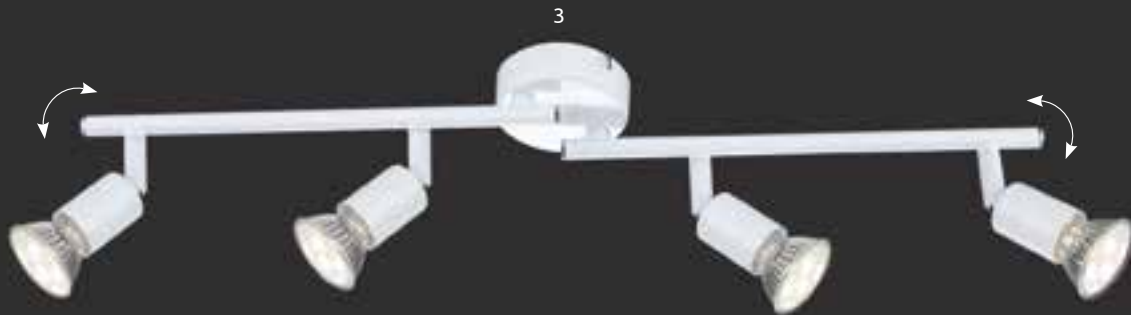

Olana

1	57381-3L	incl. 3x GU10 LED 3W	A+	3x 250lm	3x 250lm	3000K	VPE: 6	Ø29cm ▾15cm
2	57381-1L	incl. 1x GU10 LED 3W	A+	1x 250lm	1x 250lm	3000K	VPE: 12	↔7cm ↓10cm ↳14cm
3	57381-4L	incl. 4x GU10 LED 3W	A+	4x 250lm	4x 250lm	3000K	VPE: 8	↔58cm ▾16,5cm
4	57381-2L	incl. 2x GU10 LED 3W	A+	2x 250lm	2x 250lm	3000K	VPE: 12	↓26cm ↳15cm

metal white

incl. 10706