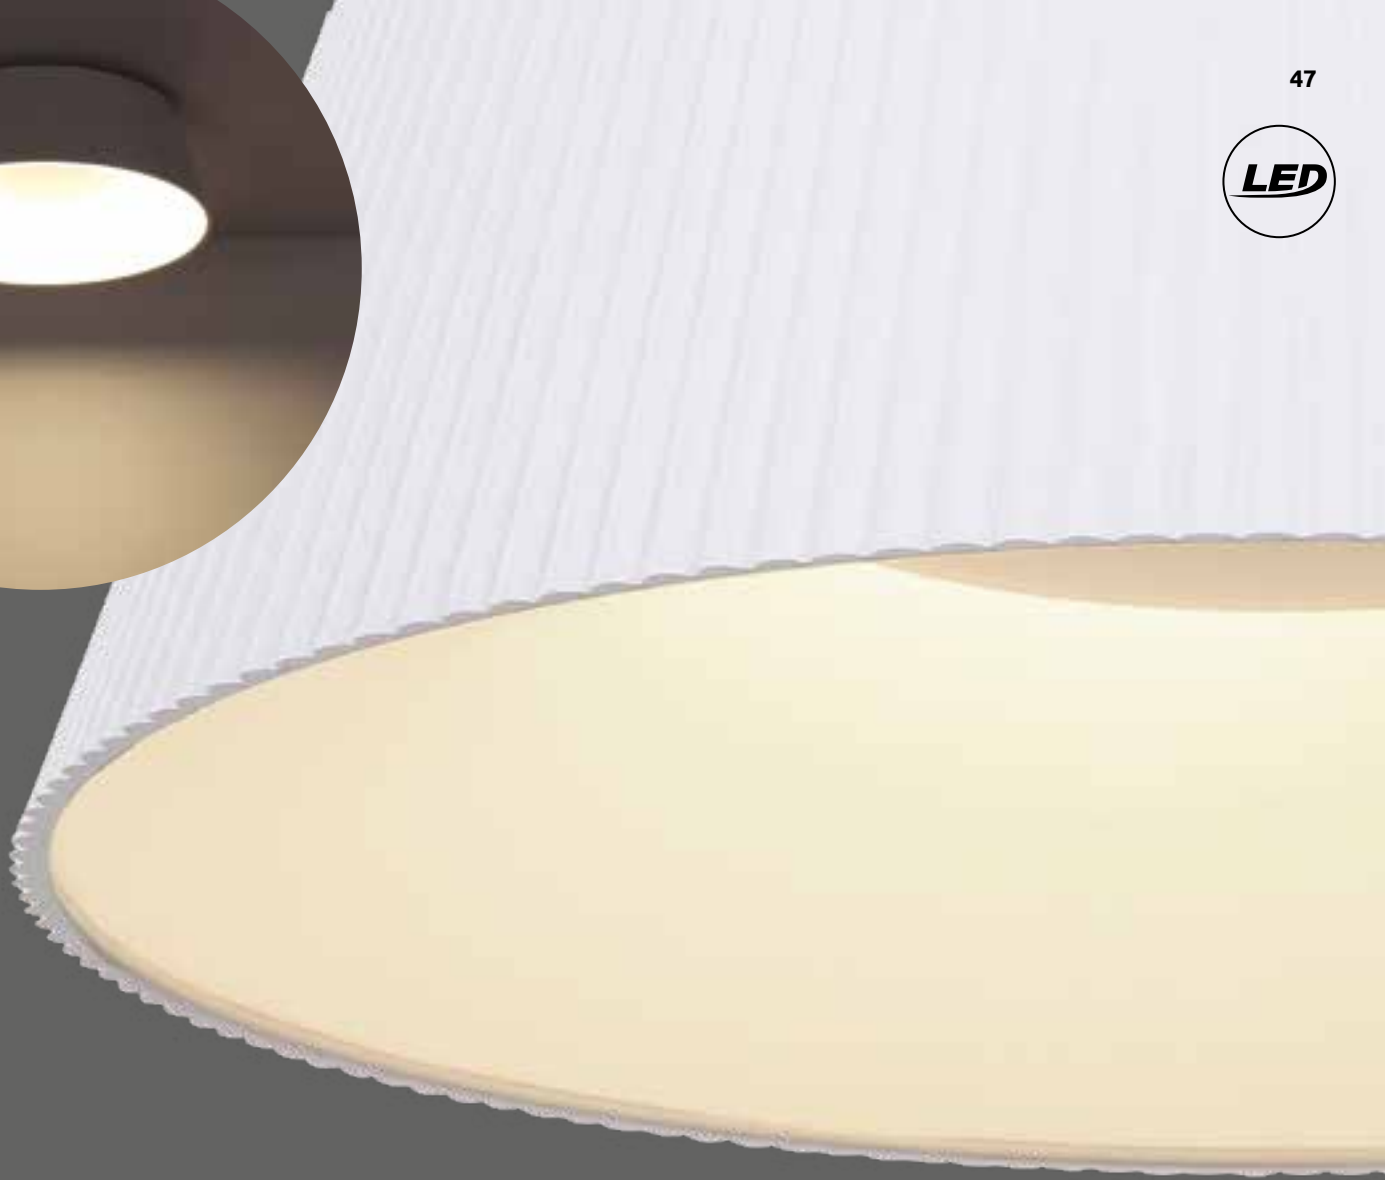

3000|4000|6000K

VPE: 1

↔ 79,5cm ↓ 120cm

metal graphite,
metal white,
acrylic opal

Crotone

1	48801A-45	incl. LED 45W	A+	360-4080lm	260-1900lm	3000-6000K 3000 4000 6000K	VPE: 1	Ø46cm ▾17cm	metal anthracite, plastic anthracite, acrylic
2	48801S-45	incl. LED 45W	A+	360-4080lm	260-1900lm	3000-6000K 3000 4000 6000K	VPE: 1	Ø46cm ▾17cm	metal black, plastic black, acrylic
3	48801AH-45	incl. LED 45W	A+	360-4080lm	260-1900lm	3000-6000K 3000 4000 6000K	VPE: 1	Ø46cm ▾120cm	metal anthracite, plastic anthracite, acrylic
4	48801SH-45	incl. LED 45W	A+	360-4080lm	260-1900lm	3000-6000K 3000 4000 6000K	VPE: 1	Ø46cm ▾120cm	metal black, plastic black, acrylic