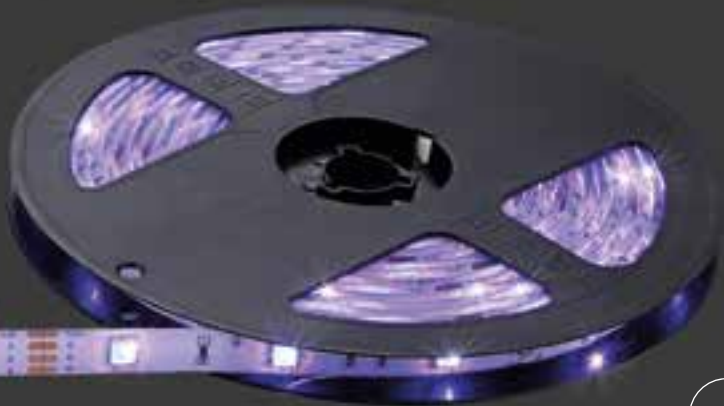

IP21

2

IP44

- 5 meter tube
- RGB colour change
- RGB colour fixing
- incl.
- many light steps
- dimmable

LED band

1	38997EB							VPE: 20	↔ 12cm x 1,6cm	↕ 0,7cm
2	38999	incl. 150x RGBW LED 0,14W	30 LED's / m	B	482lm	475lm	RGBW	VPE: 40	↔ max.660cm x 1cm	↕ 0,3cm

plastic