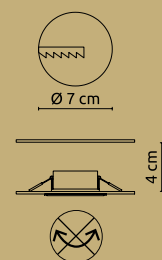

Manda

1	12005	incl. LED 6W	A	540lm	400lm	4000K	VPE: 10	Ø9,2cm	↕3,8cm	chrome, aluminium, mirror, glass, K5 crystals
2	12006	incl. LED 9W	A	810lm	600lm	4000K	VPE: 10	Ø11,2cm	↕3,8cm	chrome, aluminium, mirror, glass, K5 crystals

Jenny

1	12017N	excl. 1x GU10 25W	VPE: 12	Ø6,5cm	↕11cm	aluminium, acrylic satin, satin nickel
2	12017W	excl. 1x GU10 25W	VPE: 12	Ø6,5cm	↕11cm	aluminium, acrylic satin, white