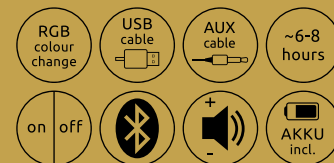

39904

incl.
L: 100cm

incl. 3 x LED 0,06W
incl. 6 x RGB LED 0,06W
speaker: 5W

VPE: 12

Ø9,8cm ↓10,7cm

plastic black, white

LED wall and ceiling lights

A large, stylized number '4' in a light gray color, positioned on the right side of the page. It is partially overlaid by a large, curved, semi-transparent gray shape that sweeps across the middle of the page from the bottom left towards the top right.