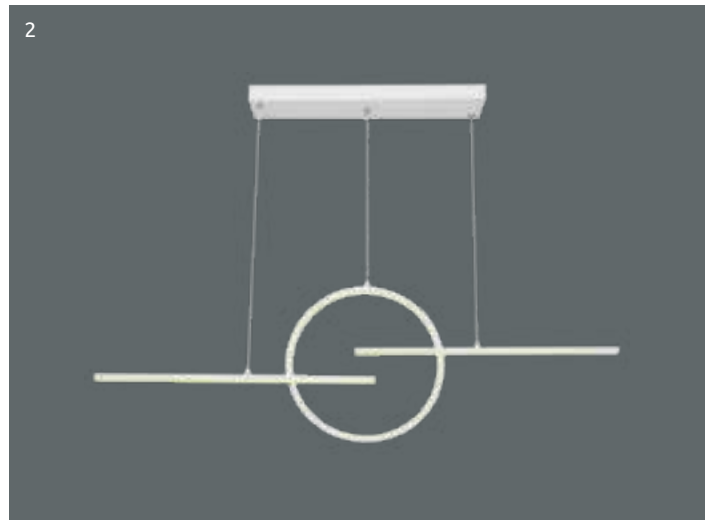

- incl.
- colour fixing
- dimmable
- many steps
- many light steps
- night light
- memory function