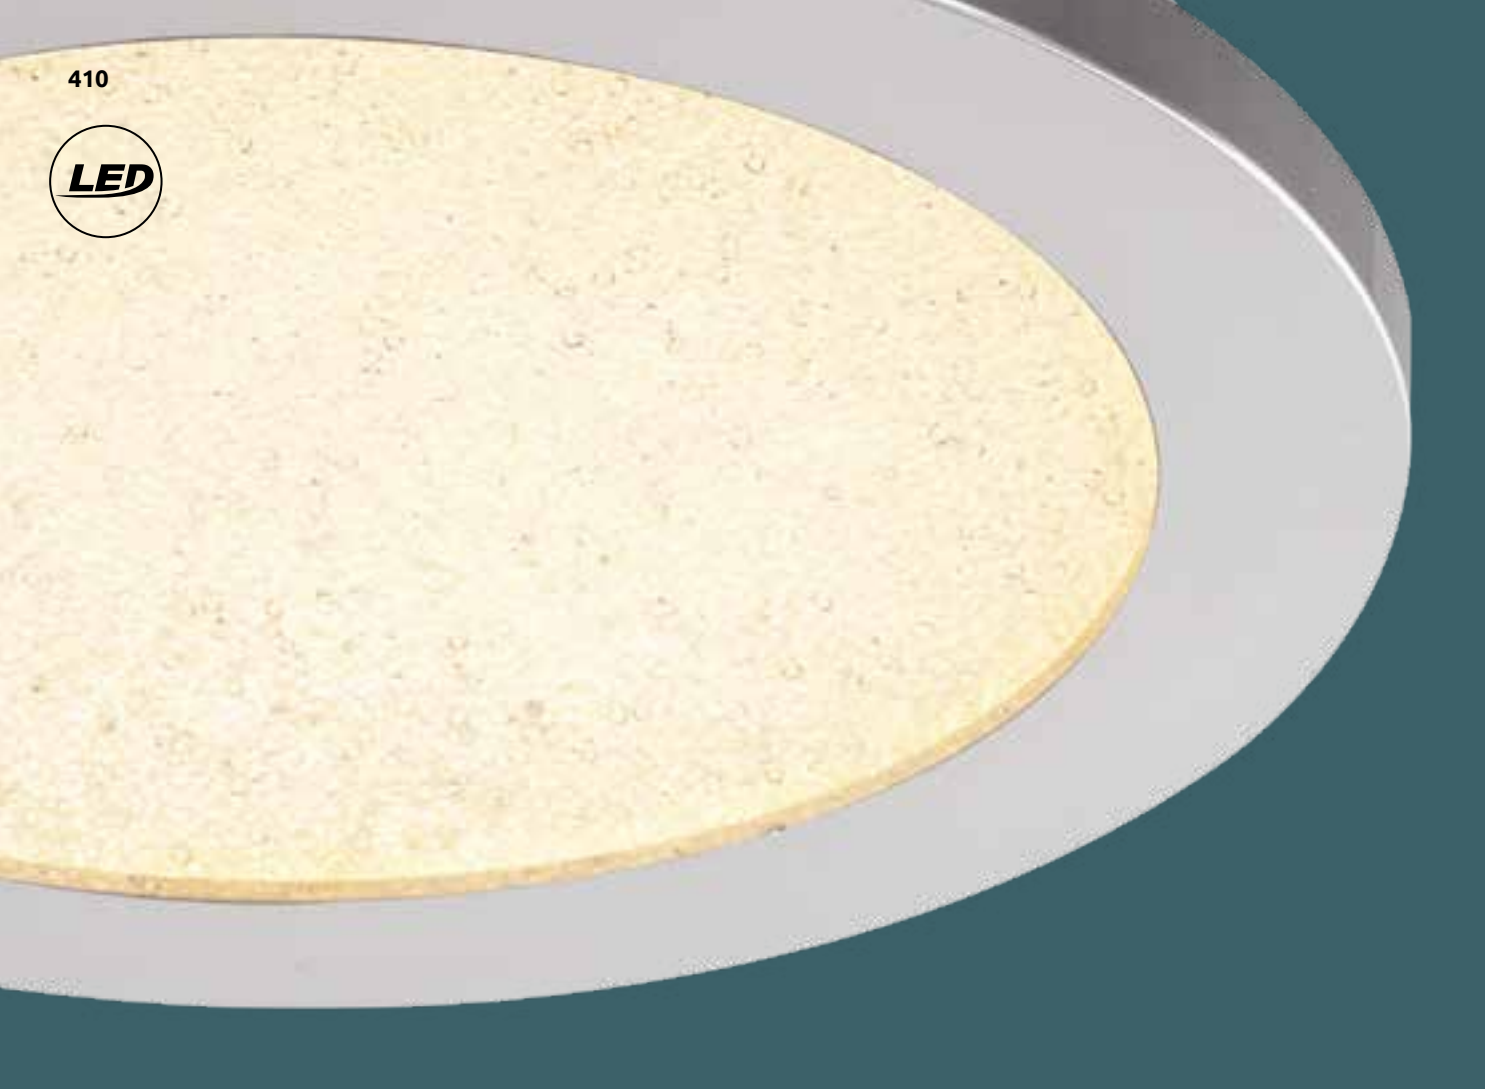

410

Simply

1	41560-12	incl. LED 12W	A	1300lm	870lm	3000|6500|4000K	VPE: 6	Ø22,5cm	↕3cm	
2	41560-18	incl. LED 18W	A	2065lm	1200lm	3000|6500|4000K	VPE: 6	Ø30cm	↕3cm	
3	41560-24	incl. LED 24W	A	2460lm	1900lm	3000|6500|4000K	VPE: 6	Ø40cm	↕3cm	

plastic white, chrome, acrylic crystals