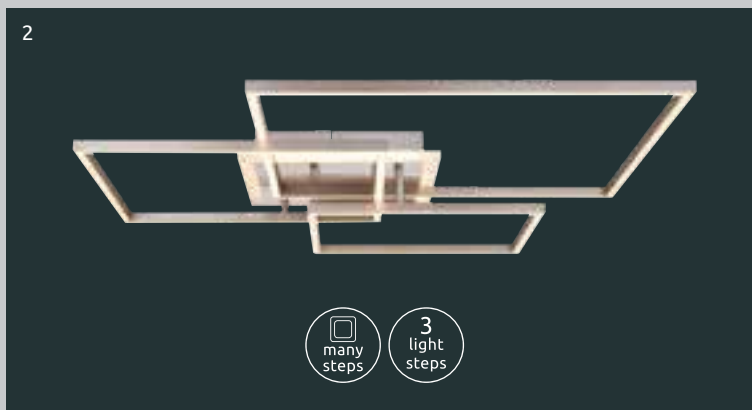

106752SH

GU10 RGBW plastic opal
5W = 35W
220-240V /50-60 Hz
4000K = 400lm
RGB+3000-6000K
A+
25.000h
dimmable
20x1 box
Ø5cm ↓5,8cm

Design

SK Dizajn
HU Design
PL Dizajn
RO Design
RU Дизайн

Munni

1	67220-30	incl. LED 30W	A	2300lm	1300lm	3000K	VPE: 4	↔ 46,7cm x 43,5cm	↴ 7,5cm	aluminium, nickel matt, plastic opal, acrylic opal
2	67220-40	incl. LED 40W	A	3600lm	1710-1850lm	3000 4000 6000K	VPE: 4	↔ 63,7cm x 63,6cm	↴ 9,5cm	aluminium, nickel matt, plastic opal, acrylic opal
3	67221-40	incl. LED 40W	A	3300lm	1330-1440lm	3000 4000 6000K	VPE: 4	↔ 71,5cm x 56cm	↴ 11cm	nickel matt, plastic opal, acrylic opal