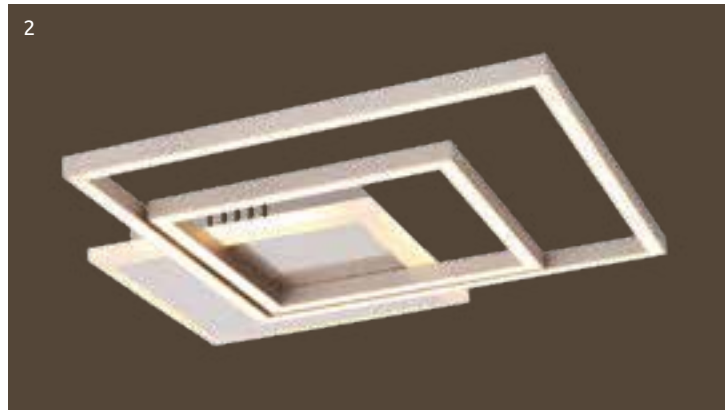

Munni

1	67220-20	incl. LED 20W	A	1570lm	1110lm	3000K	VPE: 4	↔ 37cm x 37cm	↕ 5,5cm
2	67220-30D	incl. LED 30W	A	2500lm	1820lm	3000K	VPE: 4	↔ 37cm x 37cm	↕ 5,7cm

aluminium, stainless steel, plastic opal, acrylic opal