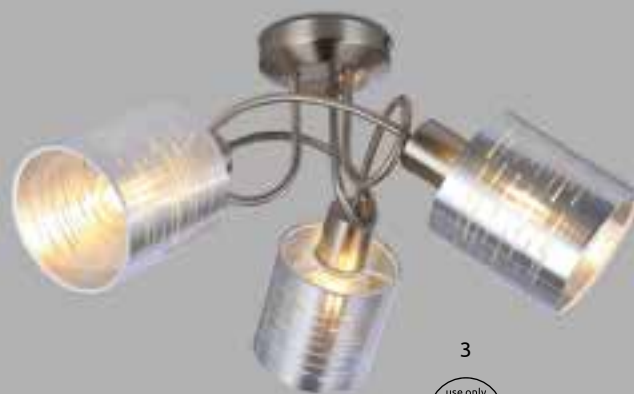

1

3

4

2

5

Murcia

1	15343	excl. 1x E27 40W	VPE: 1	Ø38cm ↓120cm
2	15343T	excl. 1x E14 25W	VPE: 12	Ø17cm ↓35cm
3	15343-3D	excl. 3x E14 15W	VPE: 4	Ø40cm ↕21cm
4	15343-1	excl. 1x E14 15W	VPE: 12	↔10cm ↓14,5cm ↗13cm
5	15343S	excl. 1x E27 40W	VPE: 1	Ø69cm (shade Ø38cm) ↓153cm

metal nickel matt, plastic silver metallic