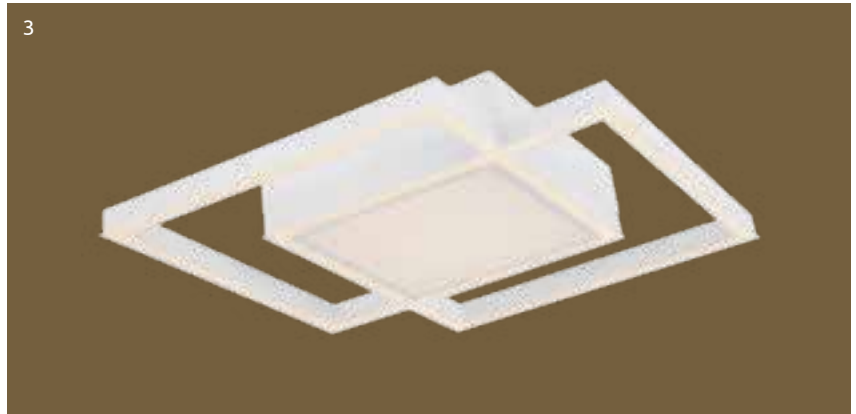

**APP
control**
Easy Smartphone
and Voice Control

compatible with
Alexa
compatible with
Google Assistant

Squares

1	67226FSH	incl. LED 60W	B	300-6000lm	100-1500lm	3000-6000K 3000|4500|6000K	VPE: 1 ↔ 54cm x 54cm ↓ 13cm
2	67224FSH	incl. LED 60W	A	400-6000lm	200-2500lm	3000-6000K 3000|4500|6000K	VPE: 1 ↔ 60,2cm x 60,2cm ↓ 10cm
3	67225FSH	incl. LED 60W	A	300-6000lm	150-2300lm	3000-6000K 3000|4500|6000K	VPE: 1 ↔ 58,2cm x 58,2cm ↓ 10cm

metal white, acrylic opal