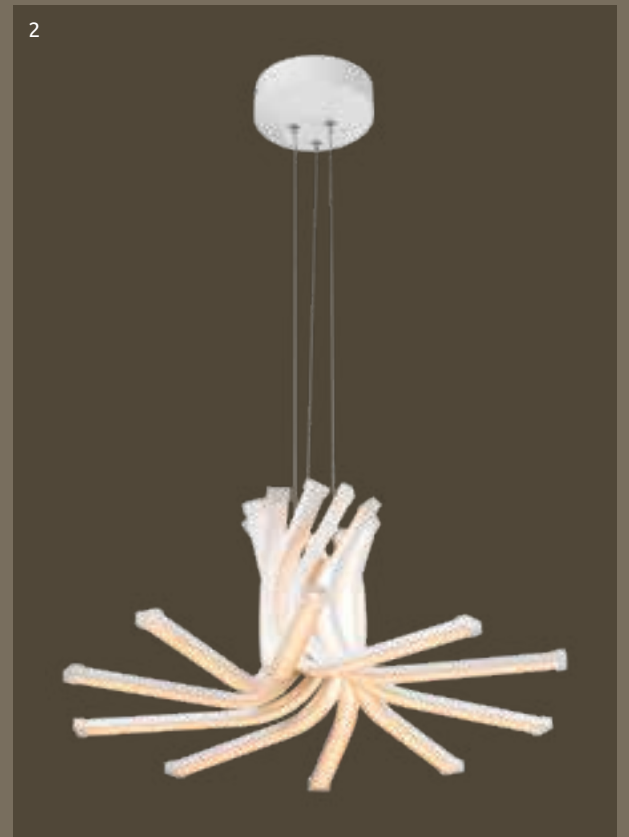

metal, aluminium, plastic, K5 crystals

Lincoln

1	67123-32	incl. LED 32W	A	2560lm	1148lm	3000K	VPE: 2	Ø49cm	↕21cm
2	67123-40H	incl. LED 40W	A	3200lm	1430lm	3000K	VPE: 2	Ø49cm	↕123cm

metal white, acrylic opal