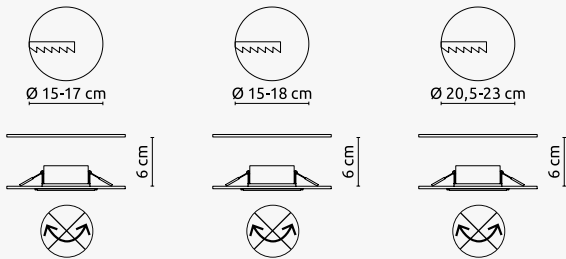

1

IP20

2

IP65

Polly

1	2	3
12394-15	12395-15	12395-24
incl. LED 15W	incl. LED 15W	incl. LED 24W
A	A	A
1600lm	1600lm	2400lm
1300lm	1300lm	1900lm
3000K	3000K	3000K
VPE: 10	VPE: 10	VPE: 10
Ø18,7cm ▾4,2cm	Ø18,7cm ▾4,2cm	Ø24,5cm ▾4,2cm
plastic	plastic	plastic
not dimmable	not dimmable	not dimmable

3

IP65

4

IP65

5

IP65

Jon

4	42436-18	incl. LED 18W	A+	1500lm	1200lm	4000K	VPE: 20	↔ 63,2cm x 6,7cm ▾2,2cm
5	42436-36	incl. LED 36W	A+	3300lm	2500lm	4000K	VPE: 20	↔ 123cm x 6,7cm ▾2,2cm

plastic