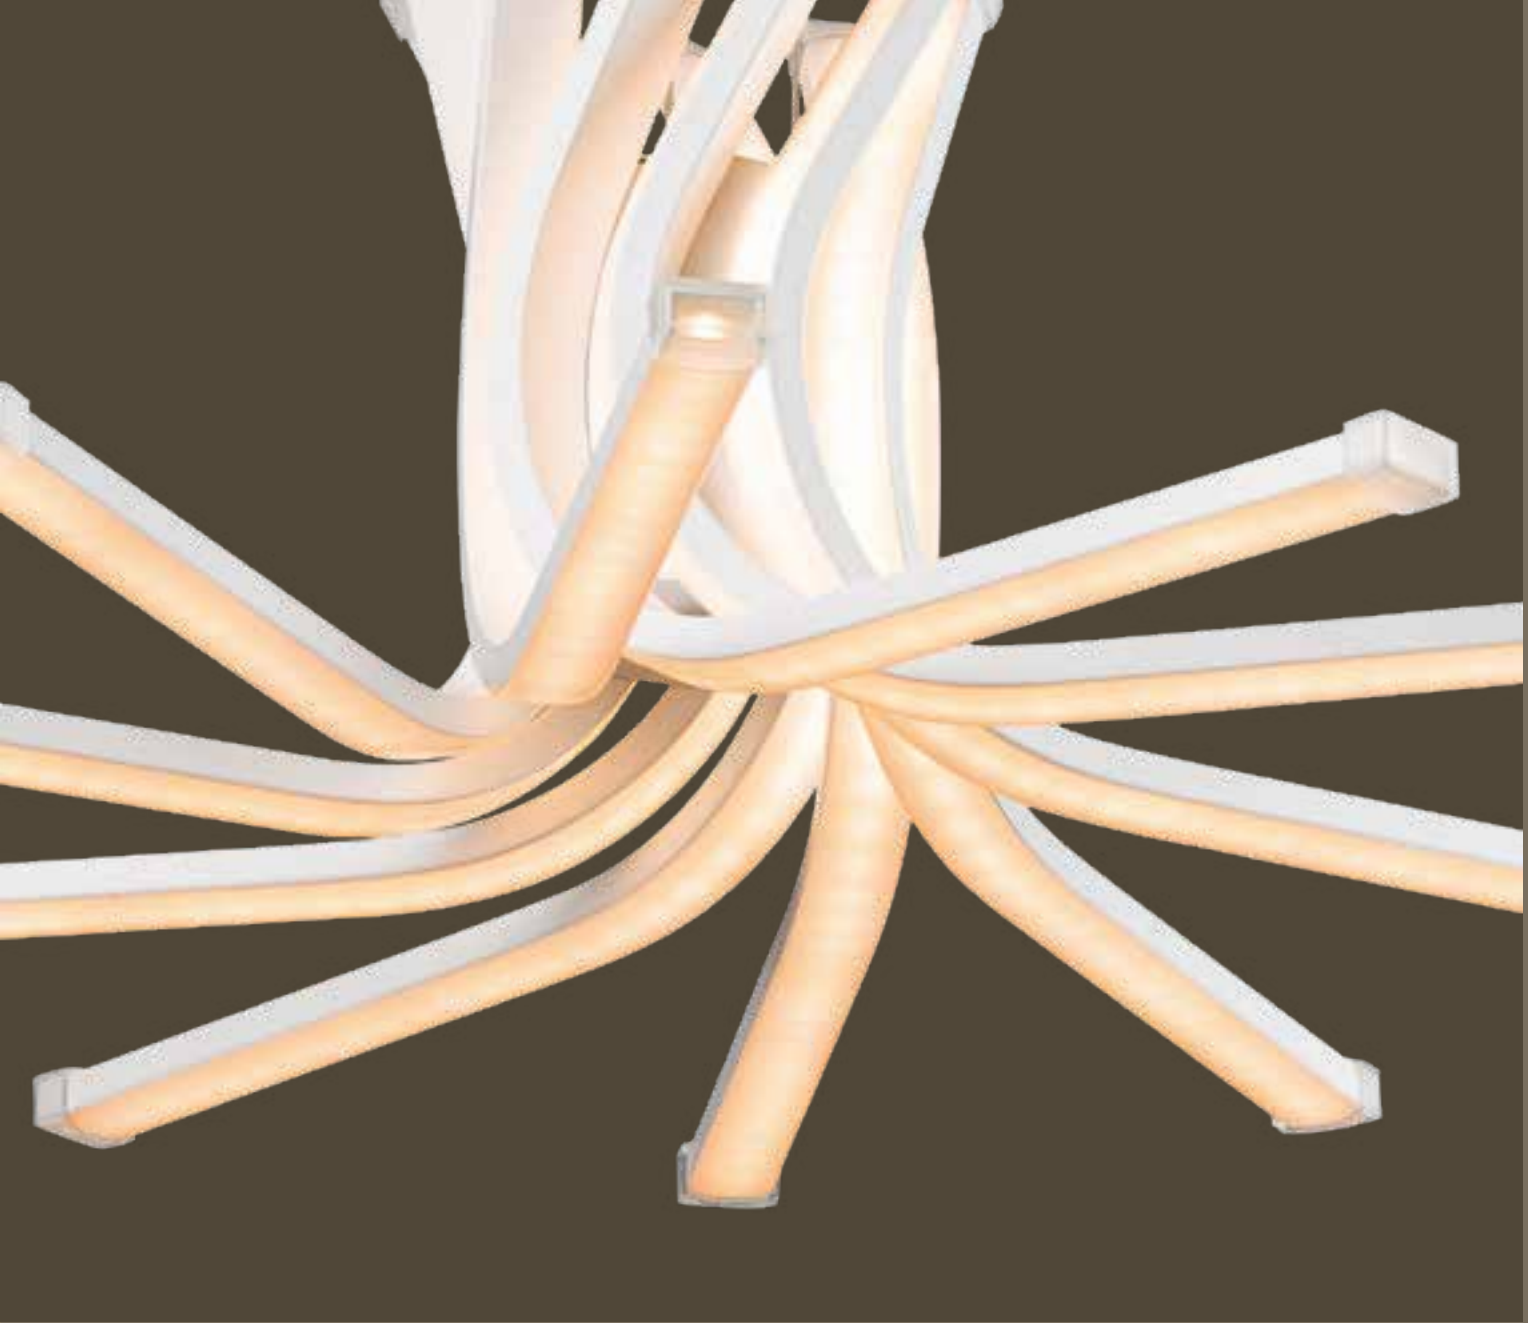

metal, aluminium, plastic, K5 crystals

Lincoln

1	67123-32	incl. LED 32W	A	2560lm	1148lm	3000K	VPE: 2	Ø49cm	↕21cm
2	67123-40H	incl. LED 40W	A	3200lm	1430lm	3000K	VPE: 2	Ø49cm	↕123cm

metal white, acrylic opal