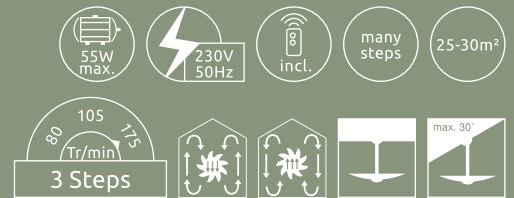

Marva

0332 | excl. 1x E27 60W | VPE: 1 | Ø76cm ▾41cm | blades: MDF white, MDF graphite | body: nickel matt, glass opal

Champion

0309 | excl. 1x E27 60W | VPE: 1 | Ø107cm ▾41,5cm | blades: MDF oak, MDF oak with cane | body: brass antique, glass opal