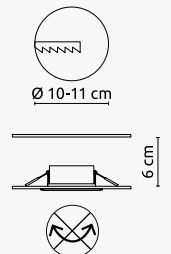

Unella

3	4
12390-6	12390-9D
incl. LED 6W	incl. LED 6W
A	A
600lm	120-500lm
450lm	100-400lm
3000K	3000|4000|6000K
VPE: 10	VPE: 10
Ø11,5cm ∇3,2cm	Ø11,5cm ∇3,2cm
plastic	plastic
not dimmable	dimmable
	3 step switch
	colour fixing