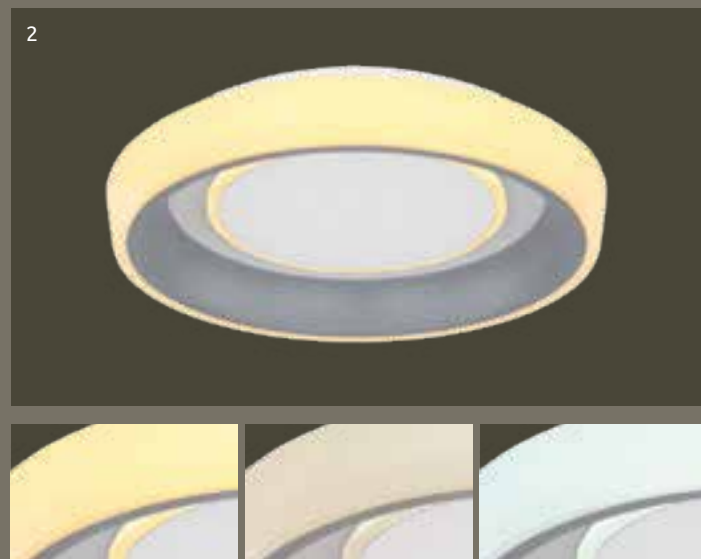

Tabano

1	48272H-36	incl. LED 36W	A+			380-3500lm	144-2180lm	3000-6000K 3000|4000|6000K	VPE: 1	Ø50cm ▾ 120cm	metal anthracite, acrylic opal
2	48272-46	incl. LED 46W	A+			380-4380lm	240-2800lm	3000-6000K 3000|4000|6000K	VPE: 1	Ø50cm ▾ 9,5cm	metal anthracite, metal white, acrylic opal