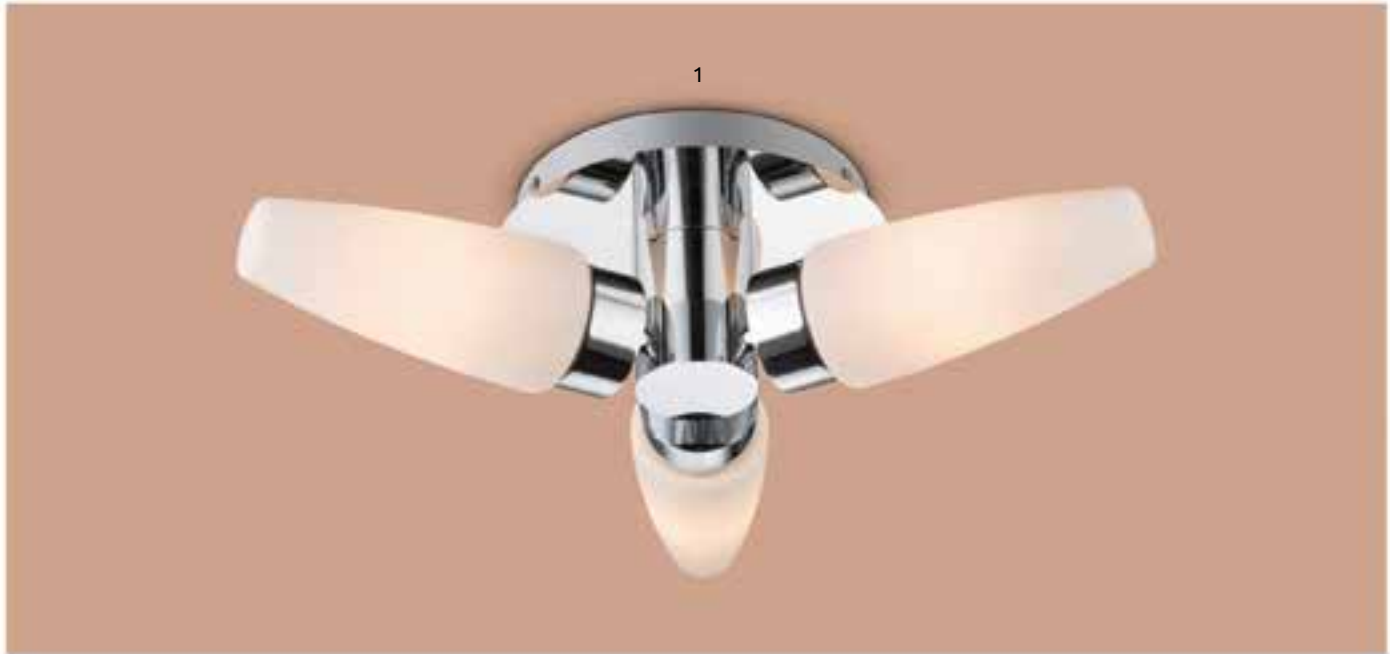

Piton

1	78160-3D	excl. 3x E14 25W	VPE: 4	Ø41cm ↓11cm
2	78160-2	excl. 2x E14 25W	VPE: 6	↔10cm ↓35cm ↳10,5cm
3	78160	excl. 1x E14 25W	VPE: 6	↔10cm ↓18,5cm ↳10,5cm

chrome, stainless steel, glass