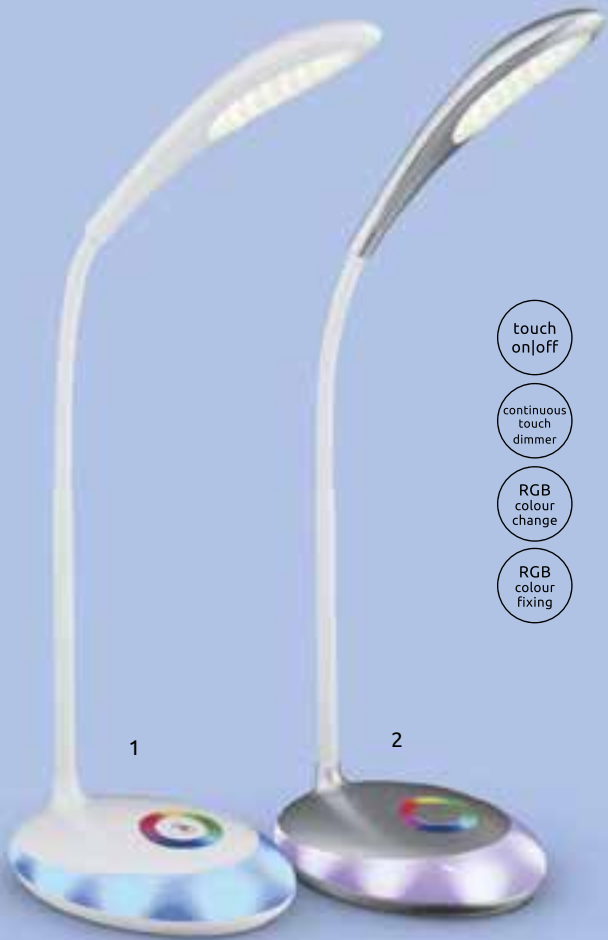

Minea

- touch on/off
- continuous touch dimmer
- RGB colour change
- RGB colour fixing