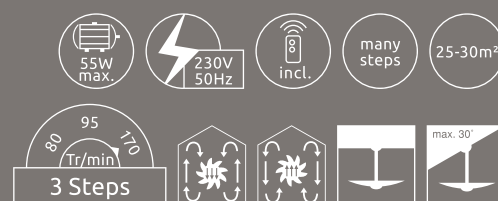

Fabiola

0306 | incl. 1x R7s 80W | C | VPE: 1 | Ø132cm ▾37,2cm | blades: MDF wenge | body: nickel matt, glass opal

1