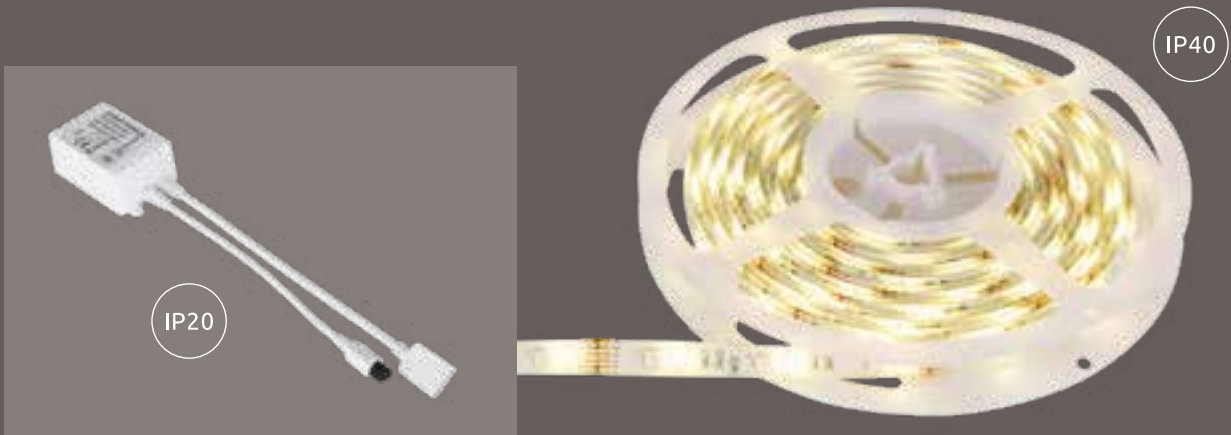

100-1500lm

3000-6000K

3000|4000|6000K

VPE: 4

Ø53cm ▾ 8,3cm

metal white,
plastic, acrylic opal,
sparkle decor

APP control

Easy Smartphone
and Voice Control

Smocket

98068SH

100-240V, 10A

VPE: 20

Ø6cm ↗ 6,5cm

plastic white

APP control

Easy Smartphone
and Voice Control

compatible with
Alexa

compatible with
Google Assistant

incl. Kelvin range 3000-6500K dimmable night light memory function

Eduard

38999SH
 incl. RGBW LED 20W
 30 LEDs/m
 A+
 160-1650lm
 100-1100lm
 3000-6500K
 VPE: 20
 ↔ max. 670cm x 1cm ↑0,3cm
 plastic

APP control
Easy Smartphone and Voice Control

compatible with Alexa

compatible with Google Assistant

106711SH

E27 RGBW globe plastic opal
10W = 60W
220-240V /50-60 Hz
4000K = 810lm
RGB+3000-6000K
A+
25.000h
dimmable
10x1 box
Ø9,5cm ↓14,2cm