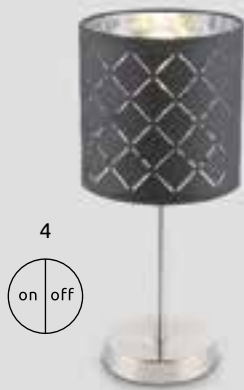

Kidal

1	15228S1	excl. 1x E27 60W	VPE: 1	Ø62cm (shade Ø45cm) ↓160cm	nickel matt, textile, plastic silver
2	15228H	excl. 1x E27 60W	VPE: 1	Ø40cm ↕140cm	nickel matt, textile, plastic silver
3	15228H2	excl. 3x E27 60W	VPE: 1	↔65cm x 25cm ↕140cm	nickel matt, textile, plastic silver
4	15228T	excl. 1x E14 40W	VPE: 5	Ø15cm ↓35cm	nickel matt, textile, plastic silver
5	15228W	excl. 1x E14 40W	VPE: 5	↔15cm ↓26cm ↗19cm	nickel matt, textile, plastic silver
6	15228H3	excl. 1x E27 40W	VPE: 2	Ø35cm ↕150cm	nickel matt, textile, plastic silver, plastic crystals