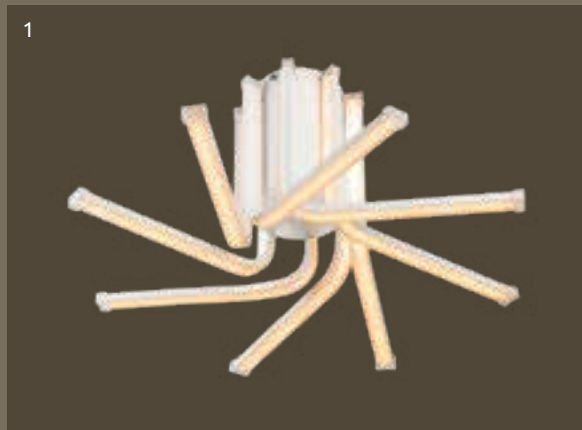

Lincoln

1	67123-32	incl. LED 32W	A	2560lm	1148lm	3000K	VPE: 2	Ø49cm	↕21cm
2	67123-40H	incl. LED 40W	A	3200lm	1430lm	3000K	VPE: 2	Ø49cm	↕123cm

metal white, acrylic opal