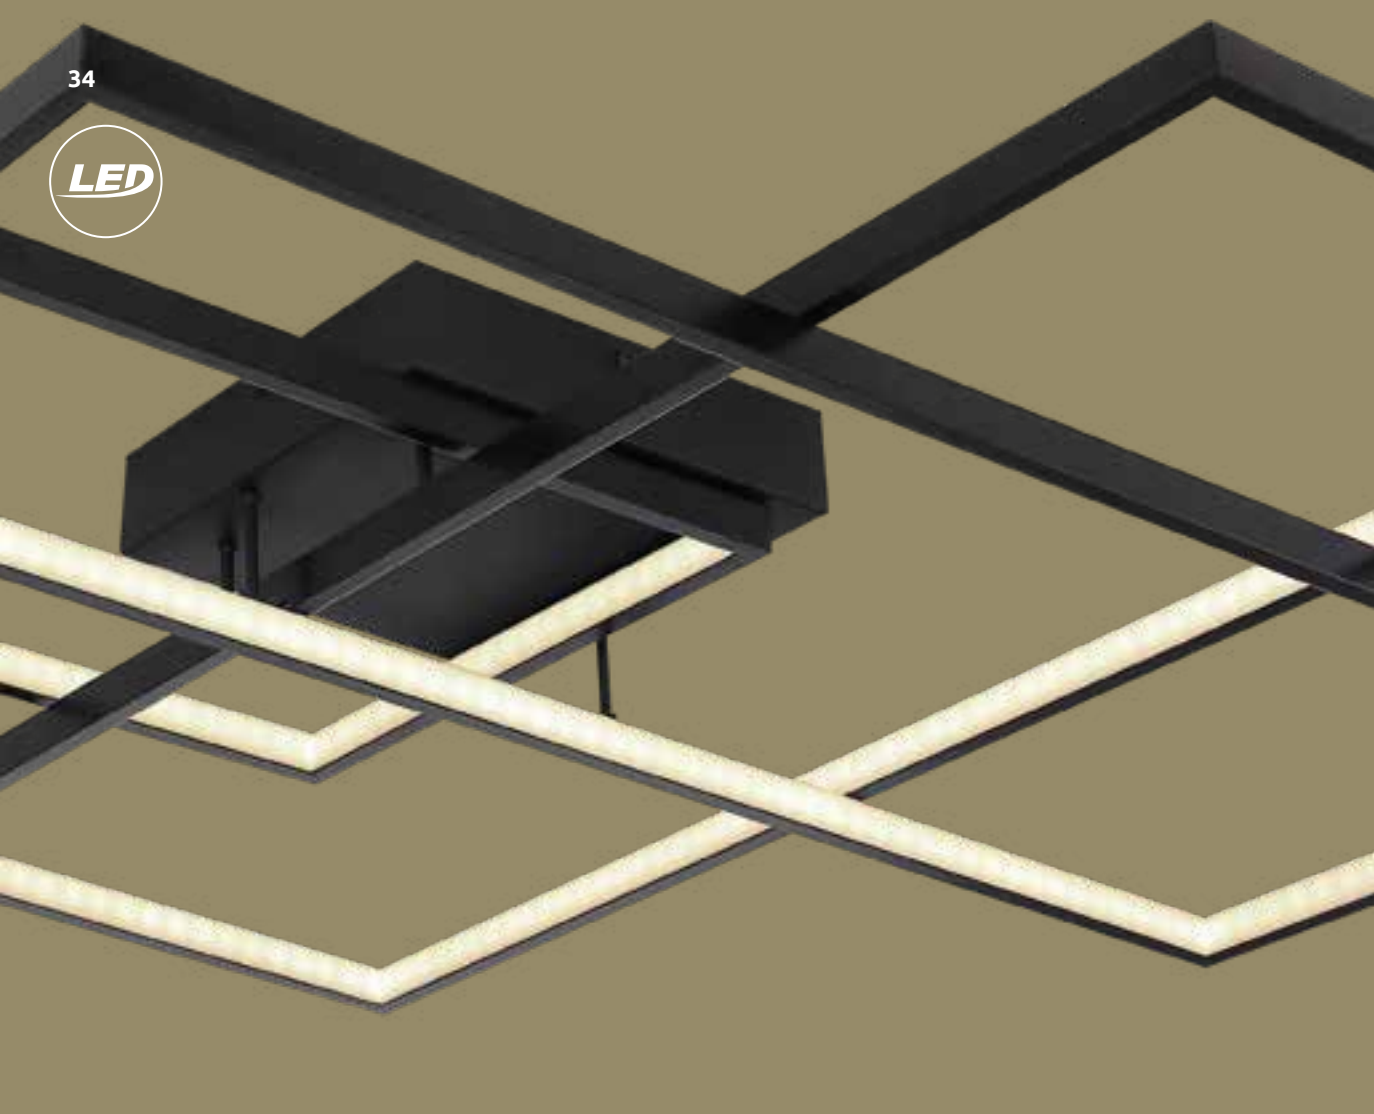

- incl.
- colour fixing
- dimmable
- 3 light steps
- many steps
- many light steps
- night light
- memory function

Gabriel

1	67227-100B	incl. LED 100W	A	150-10000lm	70-2100lm	3000-6000K 3000|4000|6000K	VPE: 1	↔ 117cm x 80cm ↓ 11cm	metal black, aluminium black, plastic opal
2	67227-100W	incl. LED 100W	A	200-10000lm	140-3800lm	3000-6000K 3000|4000|6000K	VPE: 1	↔ 117cm x 80cm ↓ 11cm	metal white, aluminium white, plastic opal