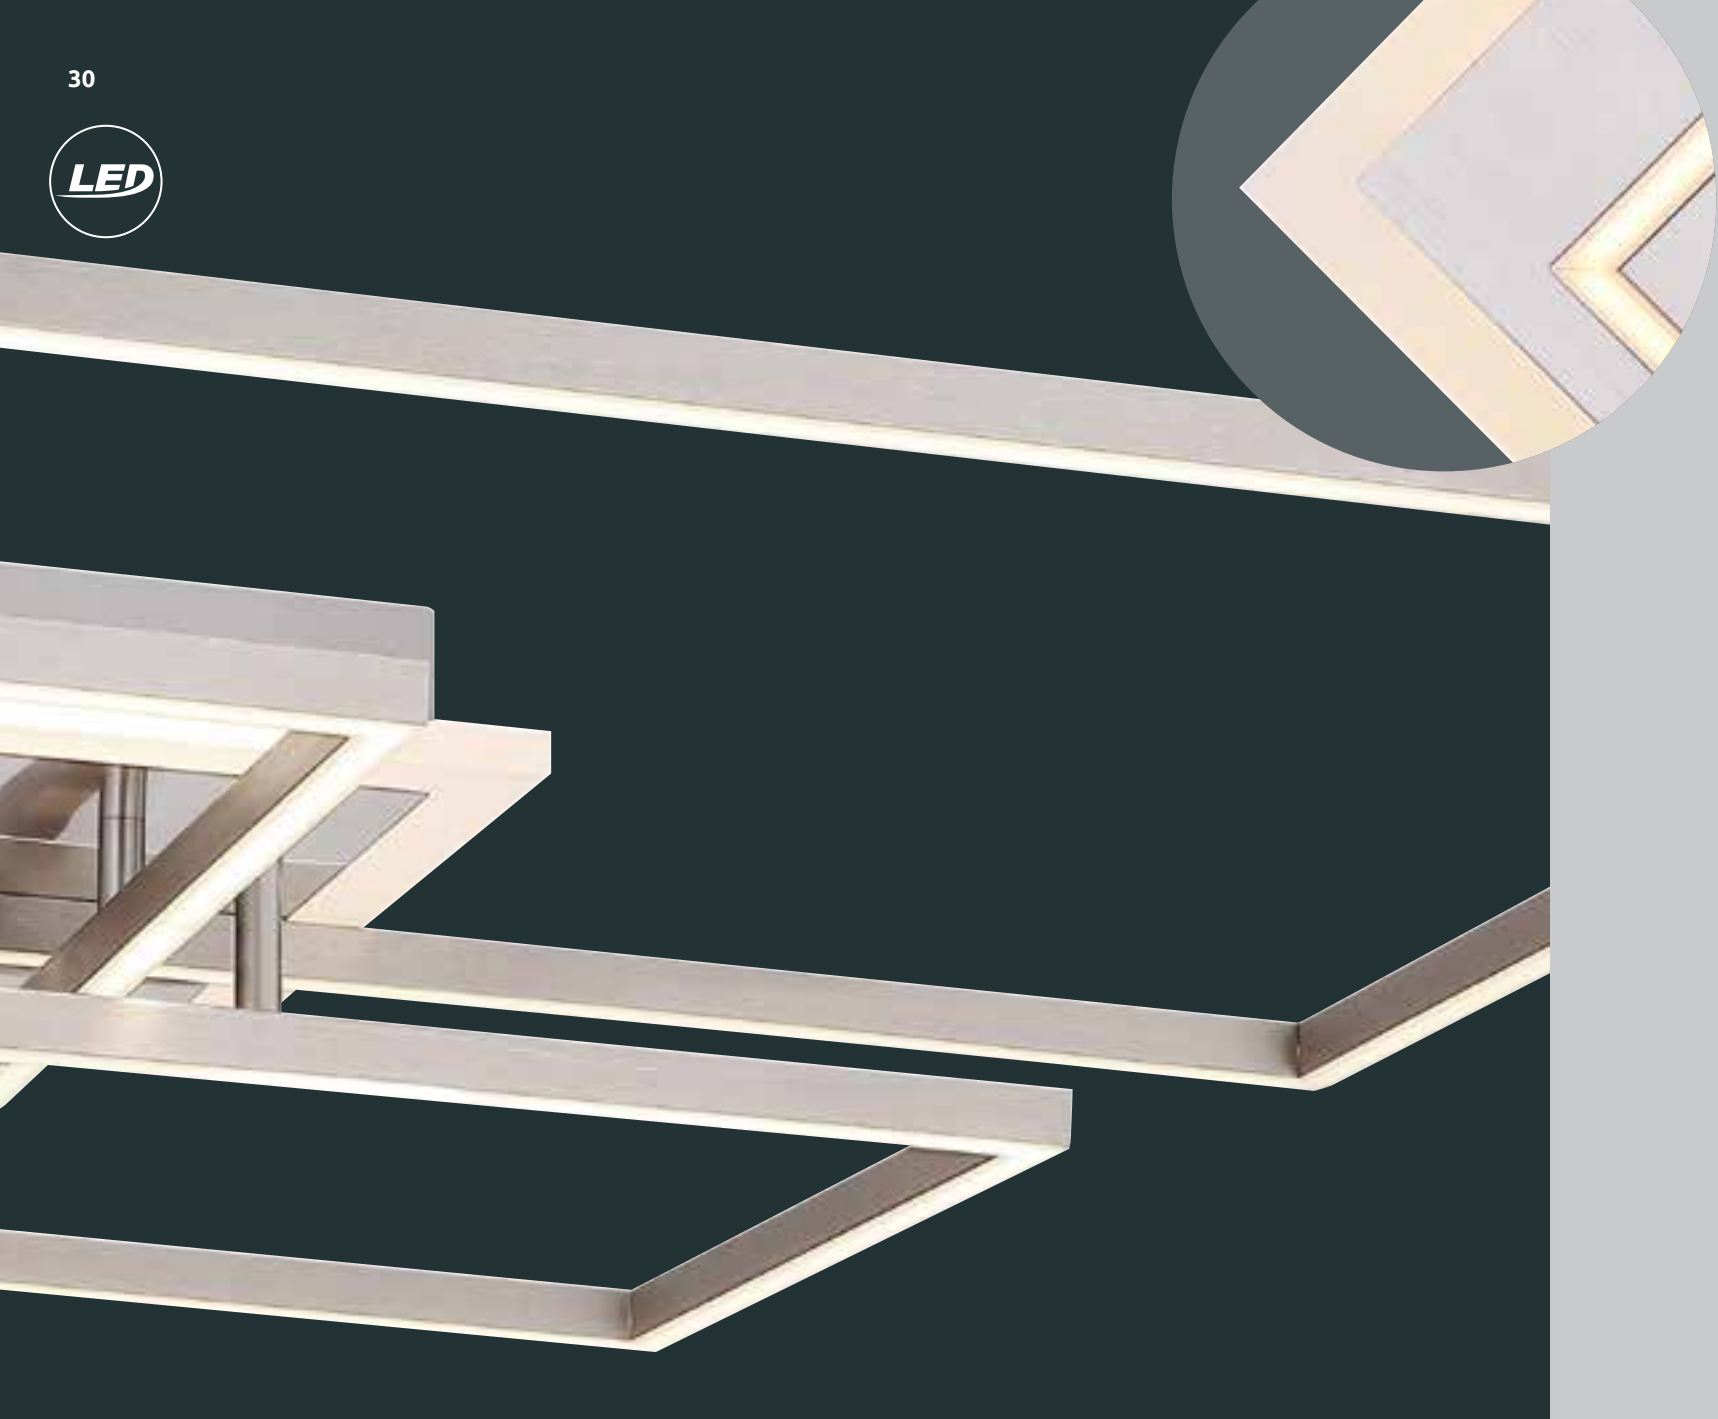

106752SH

GU10 RGBW plastic opal
5W = 35W
220-240V /50-60 Hz
4000K = 400lm
RGB+3000-6000K
A+
25.000h
dimmable
20x1 box
Ø5cm ↓5,8cm

Design

SK Dizajn
HU Design
PL Dizajn
RO Design
RU Дизайн

Munni

1	67220-30	incl. LED 30W	A	2300lm	1300lm	3000K	VPE: 4	↔ 46,7cm x 43,5cm	↴ 7,5cm	aluminium, nickel matt, plastic opal, acrylic opal
2	67220-40	incl. LED 40W	A	3600lm	1710-1850lm	3000 4000 6000K	VPE: 4	↔ 63,7cm x 63,6cm	↴ 9,5cm	aluminium, nickel matt, plastic opal, acrylic opal
3	67221-40	incl. LED 40W	A	3300lm	1330-1440lm	3000 4000 6000K	VPE: 4	↔ 71,5cm x 56cm	↴ 11cm	nickel matt, plastic opal, acrylic opal