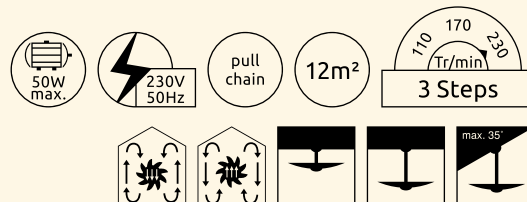

Marva

0332 | excl. 1x E27 60W | VPE: 1 | Ø76cm ▾41cm | blades: MDF white, MDF graphite | body: nickel matt, glass opal

Champion

0309 | excl. 1x E27 60W | VPE: 1 | Ø107cm ▾41,5cm | blades: MDF oak, MDF oak with cane | body: brass antique, glass opal