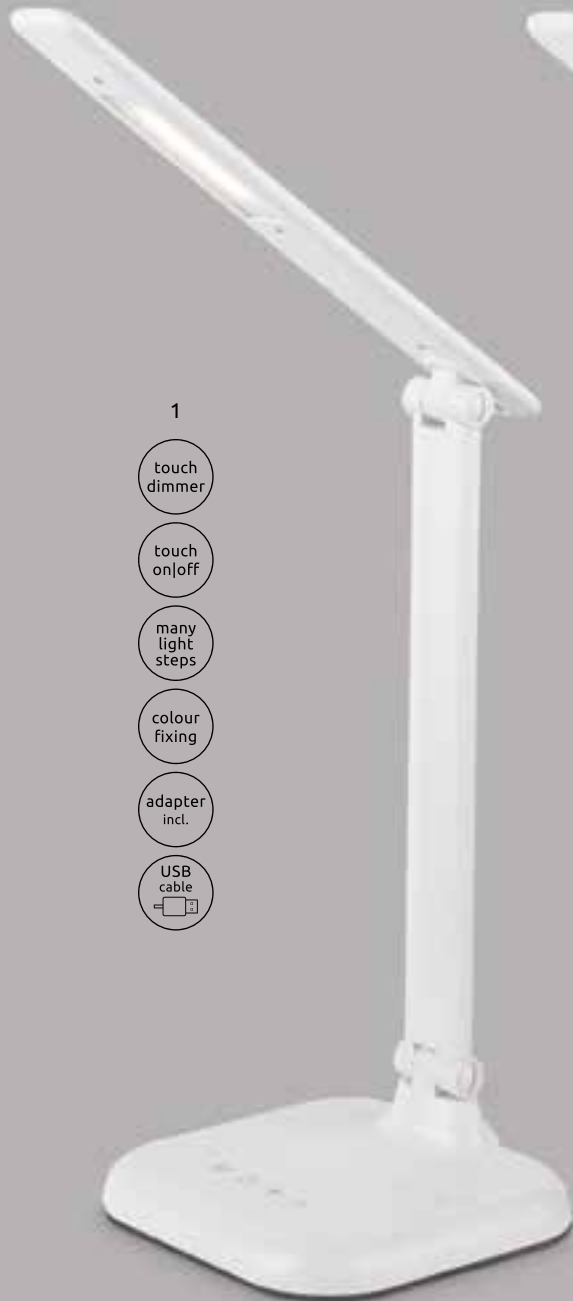

Davos

Bulla

- 1
- touch dimmer
- touch on|off
- many light steps
- colour fixing
- adapter incl.
- USB cable